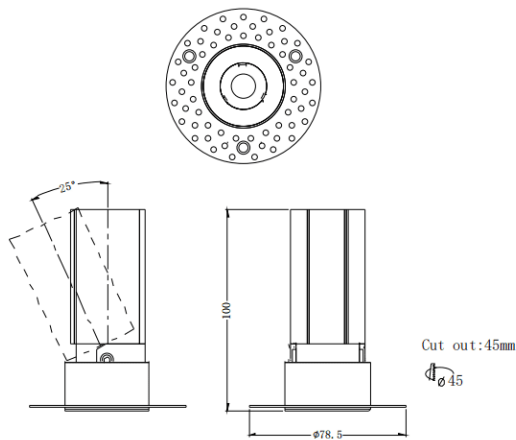

MINI A-T

Lavov downlight from the family MINI A-T with a power of 7W and a beam angle of 36°. Finished in White colour. Adjustable trimless version. With a total lumen output of 567lm and a luminous efficacy of 81lm/W. Made in Die Cast Aluminum. Driver ON/OFF. CCT 3000K.

Item code	86.D105.4331.01
Product type	Indoor
Category	Downlights
Family	MINI
Subfamily	MINI A-T
Pictograms	

Dimensions

Product dimensions (mm) **ø78.5*H100mm**

Scheme

Product	
Real power (W)	7
Real luminous flux (Lm)	567
Luminous efficiency (Lm/W)	81
Beam angle (°)	36
Life time (h)	50000 h L80B10
IP	20
Electrical class insulation	Clas II
Colour	White
Control gear included	Yes
Control gear	ON/OFF
Flicker Free	Yes
Light source	LED
Type of LED	COB
Colour temperature (K)	3000
Colour consistency (SDCM)	SDCM3
CRI	90