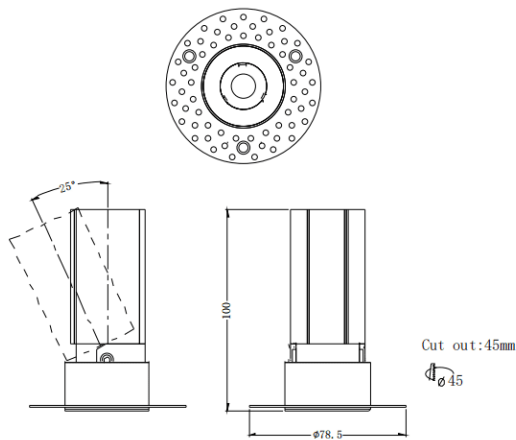

MINI A-T

Lavov downlight from the family MINI A-T with a power of 7W and a beam angle of 36°. Finished in Black colour. Adjustable trimless version. With a total lumen output of 567lm and a luminous efficacy of 81lm/W. Made in Die Cast Aluminum. Driver ON/OFF. CCT 3000K.

Item code	86.D105.4331.02
Product type	Indoor
Category	Downlights
Family	MINI
Subfamily	MINI A-T
Pictograms	

Dimensions

Product dimensions (mm) **ø78.5*H100mm**

Scheme

Product	
Real power (W)	7
Real luminous flux (Lm)	567
Luminous efficiency (Lm/W)	81
Beam angle (°)	36
Life time (h)	50000 h L80B10
IP	20
Electrical class insulation	Clas II
Colour	Black
Control gear included	Yes
Control gear	ON/OFF
Flicker Free	Yes
Light source	LED
Type of LED	COB
Colour temperature (K)	3000
Colour consistency (SDCM)	SDCM3
CRI	90