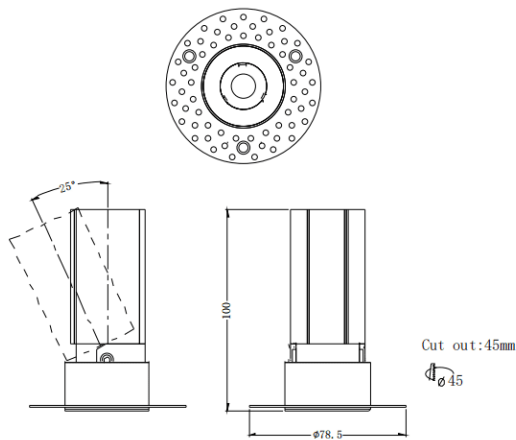

MINI A-T

Lavov downlight from the family MINI A-T with a power of 7W and a beam angle of 36°. Finished in Black colour. Adjustable trimless version. With a total lumen output of 567lm and a luminous efficacy of 81lm/W. Made in Die Cast Aluminum. Driver DALI. CCT 3000K.

Item code	86.D105.4333.02
Product type	Indoor
Category	Downlights
Family	MINI
Subfamily	MINI A-T
Pictograms	

Dimensions

Product dimensions (mm) **ø78.5*H100mm**

Scheme

Product	
Real power (W)	7
Real luminous flux (Lm)	567
Luminous efficiency (Lm/W)	81
Beam angle (&ordm;)	36
Life time (h)	50000 h L80B10
IP	20
Electrical class insulation	Clas II
Colour	Black
Control gear included	Yes
Control gear	DALI
Flicker Free	Yes
Light source	LED
Type of LED	COB
Colour temperature (K)	3000
Colour consistency (SDCM)	SDCM<3
CRI	90