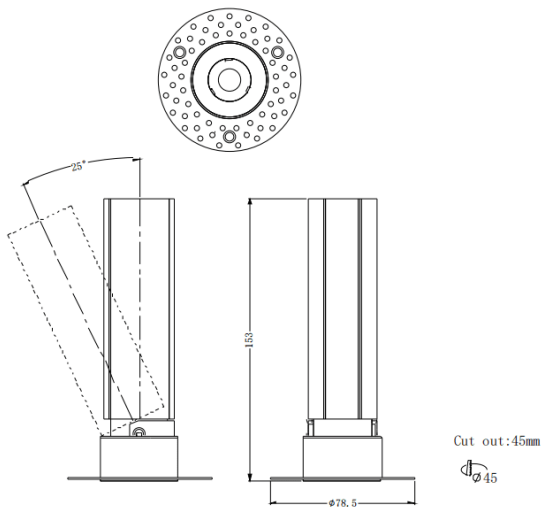

MINI A-T

Lavov downlight from the family MINI A-T with a power of 10W and a beam angle of 15°. Finished in White colour. Adjustable trimless version. With a total lumen output of 840lm and a luminous efficacy of 84lm/W. Made in Die Cast Aluminum. Driver ON/OFF. CCT 2700K.

Item code	86.D105.5211.01
Product type	Indoor
Category	Downlights
Family	MINI
Subfamily	MINI A-T
Pictograms	

Dimensions

Product dimensions (mm) **ø78.5*H153mm**

Scheme

Product	
Real power (W)	10
Real luminous flux (Lm)	840
Luminous efficiency (Lm/W)	84
Beam angle (°)	15
Life time (h)	50000 h L80B10
IP	20
Electrical class insulation	Clas II
Colour	White
Control gear included	Yes
Control gear	ON/OFF
Flicker Free	Yes
Light source	LED
Type of LED	COB
Colour temperature (K)	2700
Colour consistency (SDCM)	SDCM3
CRI	90