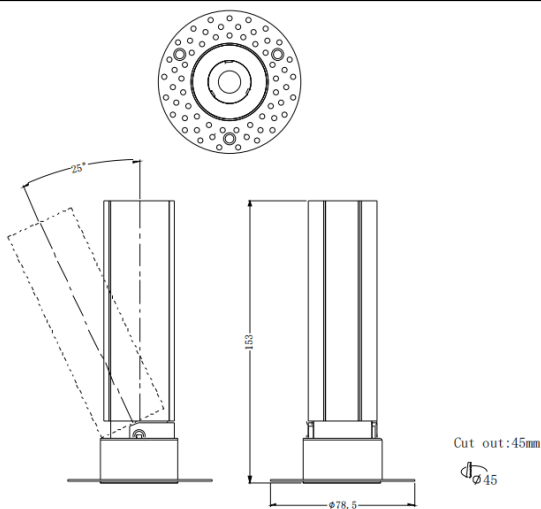

MINI A-T

Lavov downlight from the family MINI A-T with a power of 10W and a beam angle of 15°. Finished in Black colour. Adjustable trimless version. With a total lumen output of 840lm and a luminous efficacy of 84lm/W. Made in Die Cast Aluminum. Driver DALI. CCT 2700K.

Item code	86.D105.5213.02
Product type	Indoor
Category	Downlights
Family	MINI
Subfamily	MINI A-T
Pictograms	

Dimensions

Product dimensions (mm) **ø78.5*H153mm**

Scheme

Product	
Real power (W)	10
Real luminous flux (Lm)	840
Luminous efficiency (Lm/W)	84
Beam angle (°)	15
Life time (h)	50000 h L80B10
IP	20
Electrical class insulation	Clas II
Colour	Black
Control gear included	Yes
Control gear	DALI
Flicker Free	Yes
Light source	LED
Type of LED	COB
Colour temperature (K)	2700
Colour consistency (SDCM)	SDCM<3
CRI	90