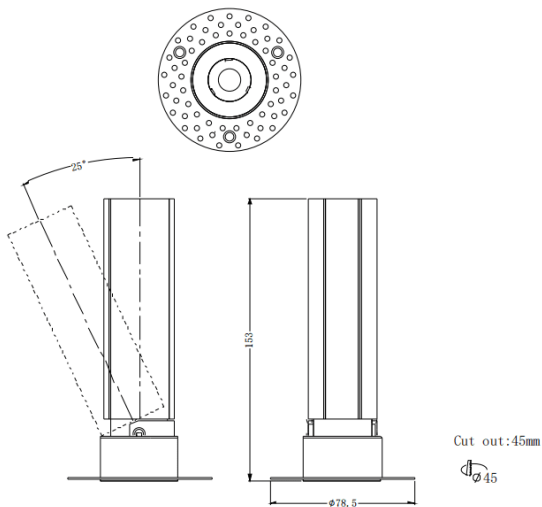

### MINI A-T

Lavov downlight from the family MINI A-T with a power of 10W and a beam angle of 36°. Finished in White colour. Adjustable trimless version. With a total lumen output of 840lm and a luminous efficacy of 84lm/W. Made in Die Cast Aluminum. Driver DALI. CCT 2700K.

### Dimensions

Product dimensions (mm) **ø78.5\*H153mm**

### Photometry

Item code	86.D105.5233.01
Product type	Indoor
Category	Downlights
Family	MINI
Subfamily	MINI A-T
Pictograms	

Product	
Real power (W)	10
Real luminous flux (Lm)	840
Luminous efficiency (Lm/W)	84
Beam angle (°)	36
Life time (h)	50000 h L80B10
IP	20
Electrical class insulation	Clas II
Colour	White
Control gear included	Yes
Control gear	DALI
Flicker Free	Yes
Light source	LED
Type of LED	COB
Colour temperature (K)	2700
Colour consistency (SDCM)	SDCM3
CRI	90