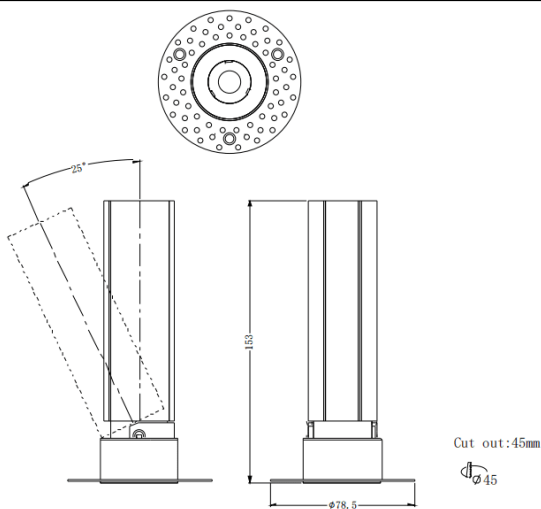

MINI A-T

Lavov downlight from the family MINI A-T with a power of 10W and a beam angle of 24°. Finished in White colour. Adjustable trimless version. With a total lumen output of 840lm and a luminous efficacy of 84lm/W. Made in Die Cast Aluminum. Driver ON/OFF. CCT 3000K.

Item code	86.D105.5321.01
Product type	Indoor
Category	Downlights
Family	MINI
Subfamily	MINI A-T
Pictograms	     

Dimensions

Product dimensions (mm) **ø78.5*H153mm**

Scheme

Product	
Real power (W)	10
Real luminous flux (Lm)	840
Luminous efficiency (Lm/W)	84
Beam angle (°)	24
Life time (h)	50000 h L80B10
IP	20
Electrical class insulation	Clas II
Colour	White
Control gear included	Yes
Control gear	ON/OFF
Flicker Free	Yes
Light source	LED
Type of LED	COB
Colour temperature (K)	3000
Colour consistency (SDCM)	SDCM<3
CRI	90