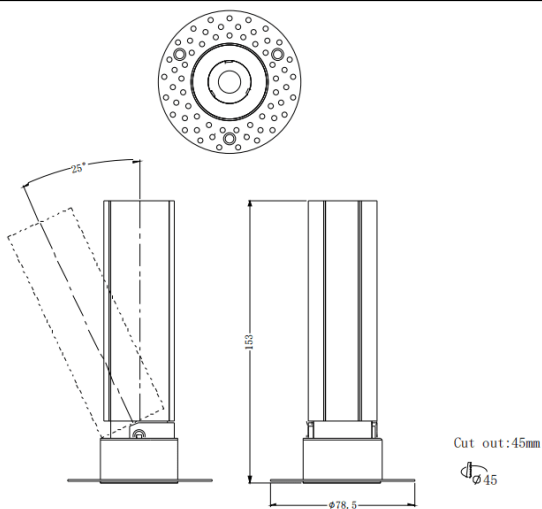

MINI A-T

Lavov downlight from the family MINI A-T with a power of 10W and a beam angle of 24°. Finished in Black colour. Adjustable trimless version. With a total lumen output of 840lm and a luminous efficacy of 84lm/W. Made in Die Cast Aluminum. Driver ON/OFF. CCT 3000K.

Dimensions

Product dimensions (mm) **ø78.5*H153mm**

Scheme

Photometry

Item code	86.D105.5321.02
Product type	Indoor
Category	Downlights
Family	MINI
Subfamily	MINI A-T
Pictograms	

Product	
Real power (W)	10
Real luminous flux (Lm)	840
Luminous efficiency (Lm/W)	84
Beam angle (°)	24
Life time (h)	50000 h L80B10
IP	20
Electrical class insulation	Clas II
Colour	Black
Control gear included	Yes
Control gear	ON/OFF
Flicker Free	Yes
Light source	LED
Type of LED	COB
Colour temperature (K)	3000
Colour consistency (SDCM)	SDCM3
CRI	90