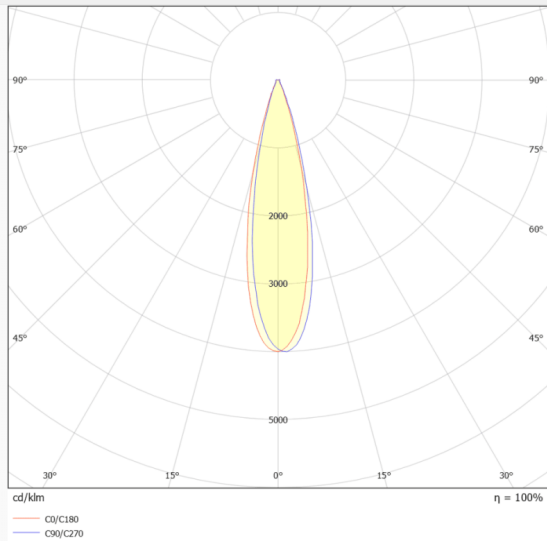

Dimensions

Product dimensions (mm) **ø78.5*H153mm**

Scheme

Photometry

MINI A-T

Lavov downlight from the family MINI A-T with a power of 10W and a beam angle of 24°. Finished in White colour. Adjustable trimless version. With a total lumen output of 840lm and a luminous efficacy of 84lm/W. Made in Die Cast Aluminum. Driver DALI. CCT 3000K.

Item code	86.D105.5323.01
Product type	Indoor
Category	Downlights
Family	MINI
Subfamily	MINI A-T
Pictograms	

Product	
Real power (W)	10
Real luminous flux (Lm)	840
Luminous efficiency (Lm/W)	84
Beam angle (°)	24
Life time (h)	50000 h L80B10
IP	20
Electrical class insulation	Clas II
Colour	White
Control gear included	Yes
Control gear	DALI
Flicker Free	Yes
Light source	LED
Type of LED	COB
Colour temperature (K)	3000
Colour consistency (SDCM)	SDCM<3
CRI	90