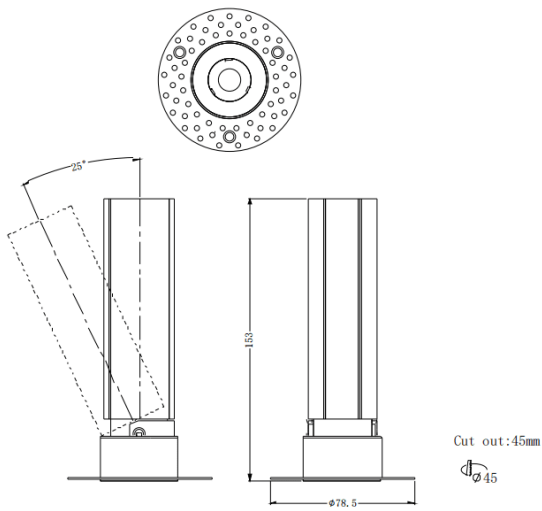

Dimensions

Product dimensions (mm) **ø78.5*H153mm**

Scheme

Photometry

MINI A-T

Lavov downlight from the family MINI A-T with a power of 10W and a beam angle of 24°. Finished in White colour. Adjustable trimless version. With a total lumen output of 840lm and a luminous efficacy of 84lm/W. Made in Die Cast Aluminum. Driver DALI. CCT 3000K.

Item code	86.D105.5323.01
Product type	Indoor
Category	Downlights
Family	MINI
Subfamily	MINI A-T
Pictograms	

Product	
Real power (W)	10
Real luminous flux (Lm)	840
Luminous efficiency (Lm/W)	84
Beam angle (°)	24
Life time (h)	50000 h L80B10
IP	20
Electrical class insulation	Clas II
Colour	White
Control gear included	Yes
Control gear	DALI
Flicker Free	Yes
Light source	LED
Type of LED	COB
Colour temperature (K)	3000
Colour consistency (SDCM)	SDCM<3
CRI	90