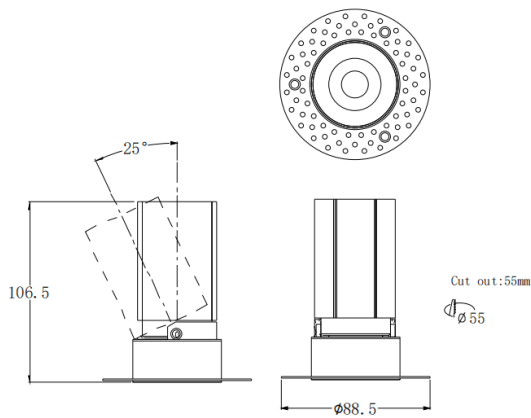

MINI A-T

Lavov downlight from the family MINI A-T with a power of 10W and a beam angle of 15°. Finished in White colour. Adjustable trimless version. With a total lumen output of 951.6lm and a luminous efficacy of 95.16lm/W. Made in Die Cast Aluminum. Driver ON/OFF. CCT 2700K.

Dimensions

Product dimensions (mm) **ø88.5*H106.5mm**

Scheme

Item code	86.D105.6211.01
Product type	Indoor
Category	Downlights
Family	MINI
Subfamily	MINI A-T
Pictograms	

Product	
Real power (W)	10
Real luminous flux (Lm)	951.6
Luminous efficiency (Lm/W)	95.16
Beam angle (°)	15
Life time (h)	50000 h L80B10
IP	20
Electrical class insulation	Clas II
Colour	White
Control gear included	Yes
Control gear	ON/OFF
Flicker Free	Yes
Light source	LED
Type of LED	COB
Colour temperature (K)	2700
Colour consistency (SDCM)	SDCM3
CRI	90