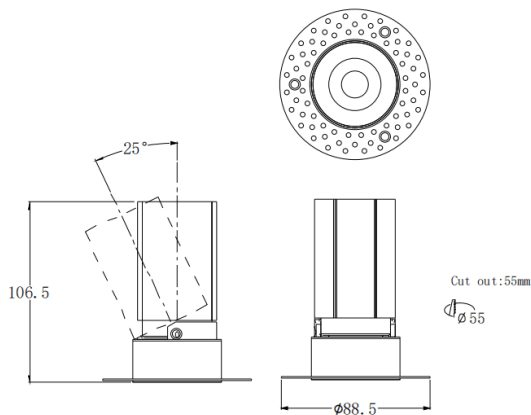

MINI A-T

Lavov downlight from the family MINI A-T with a power of 10W and a beam angle of 15°. Finished in White colour. Adjustable trimless version. With a total lumen output of 951.6lm and a luminous efficacy of 95.16lm/W. Made in Die Cast Aluminum. Driver ON/OFF. CCT 2700K.

Dimensions

Product dimensions (mm) **ø88.5*H106.5mm**

Scheme

Item code	86.D105.6211.01
Product type	Indoor
Category	Downlights
Family	MINI
Subfamily	MINI A-T
Pictograms	

Product	
Real power (W)	10
Real luminous flux (Lm)	951.6
Luminous efficiency (Lm/W)	95.16
Beam angle (º)	15
Life time (h)	50000 h L80B10
IP	20
Electrical class insulation	Clas II
Colour	White
Control gear included	Yes
Control gear	ON/OFF
Flicker Free	Yes
Light source	LED
Type of LED	COB
Colour temperature (K)	2700
Colour consistency (SDCM)	SDCM<3
CRI	90