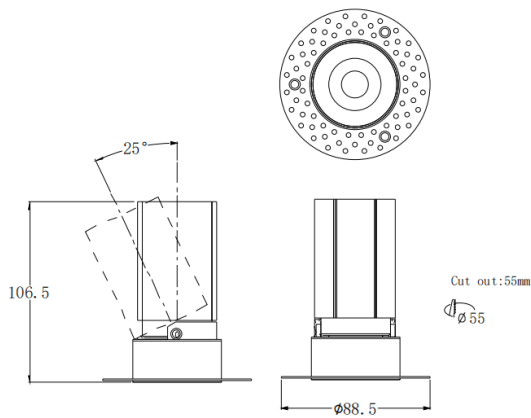

### MINI A-T

Lavov downlight from the family MINI A-T with a power of 10W and a beam angle of 15°. Finished in Black colour. Adjustable trimless version. With a total lumen output of 951.6lm and a luminous efficacy of 95.16lm/W. Made in Die Cast Aluminum. Driver ON/OFF. CCT 2700K.

### Dimensions

Product dimensions (mm) **ø88.5\*H106.5mm**

### Scheme

Item code	86.D105.6211.02
Product type	Indoor
Category	Downlights
Family	MINI
Subfamily	MINI A-T
Pictograms	

Product	
Real power (W)	10
Real luminous flux (Lm)	951.6
Luminous efficiency (Lm/W)	95.16
Beam angle (°)	15
Life time (h)	50000 h L80B10
IP	20
Electrical class insulation	Clas II
Colour	Black
Control gear included	Yes
Control gear	ON/OFF
Flicker Free	Yes
Light source	LED
Type of LED	COB
Colour temperature (K)	2700
Colour consistency (SDCM)	SDCM3
CRI	90