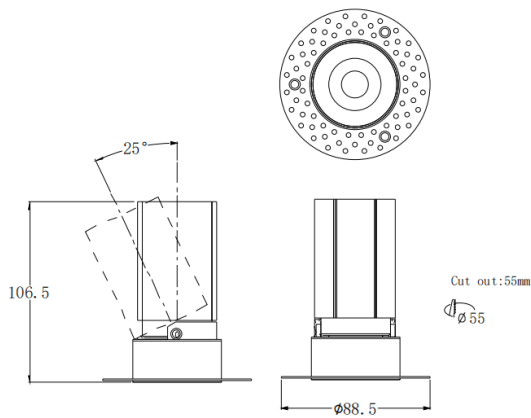

MINI A-T

Lavov downlight from the family MINI A-T with a power of 10W and a beam angle of 15°. Finished in Black colour. Adjustable trimless version. With a total lumen output of 951.6lm and a luminous efficacy of 95.16lm/W. Made in Die Cast Aluminum. Driver ON/OFF. CCT 2700K.

Dimensions

Product dimensions (mm) **ø88.5*H106.5mm**

Scheme

Item code	86.D105.6211.02
Product type	Indoor
Category	Downlights
Family	MINI
Subfamily	MINI A-T
Pictograms	

Product	
Real power (W)	10
Real luminous flux (Lm)	951.6
Luminous efficiency (Lm/W)	95.16
Beam angle (º)	15
Life time (h)	50000 h L80B10
IP	20
Electrical class insulation	Clas II
Colour	Black
Control gear included	Yes
Control gear	ON/OFF
Flicker Free	Yes
Light source	LED
Type of LED	COB
Colour temperature (K)	2700
Colour consistency (SDCM)	SDCM<3
CRI	90