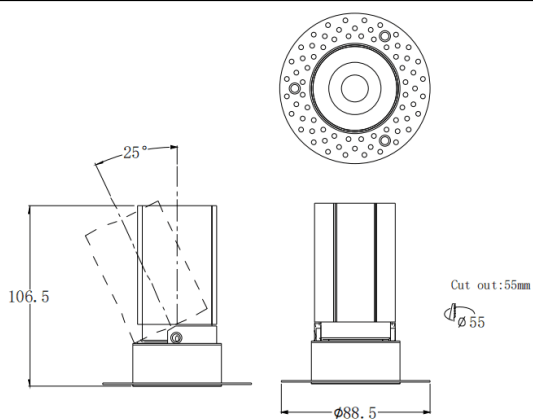

MINI A-T

Lavov downlight from the family MINI A-T with a power of 10W and a beam angle of 24°. Finished in Black colour. Adjustable trimless version. With a total lumen output of 951.6lm and a luminous efficacy of 95.16lm/W. Made in Die Cast Aluminum. Driver ON/OFF. CCT 2700K.

Dimensions

Product dimensions (mm) **ø88.5*H106.5mm**

Scheme

Photometry

Item code	86.D105.6221.02
Product type	Indoor
Category	Downlights
Family	MINI
Subfamily	MINI A-T
Pictograms	

Product	
Real power (W)	10
Real luminous flux (Lm)	951.6
Luminous efficiency (Lm/W)	95.16
Beam angle (°)	24
Life time (h)	50000 h L80B10
IP	20
Electrical class insulation	Clas II
Colour	Black
Control gear included	Yes
Control gear	ON/OFF
Flicker Free	Yes
Light source	LED
Type of LED	COB
Colour temperature (K)	2700
Colour consistency (SDCM)	SDCM3
CRI	90