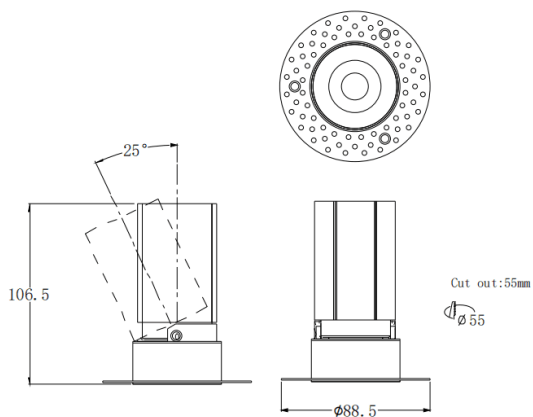

### MINI A-T

Lavov downlight from the family MINI A-T with a power of 10W and a beam angle of 24°. Finished in Black colour. Adjustable trimless version. With a total lumen output of 951.6lm and a luminous efficacy of 95.16lm/W. Made in Die Cast Aluminum. Driver ON/OFF. CCT 2700K.

### Dimensions

Product dimensions (mm) **ø88.5\*H106.5mm**

### Photometry

Item code	86.D105.6221.02
Product type	Indoor
Category	Downlights
Family	MINI
Subfamily	MINI A-T
Pictograms	

Product	
Real power (W)	10
Real luminous flux (Lm)	951.6
Luminous efficiency (Lm/W)	95.16
Beam angle (&ordm;)	24
Life time (h)	50000 h L80B10
IP	20
Electrical class insulation	Clas II
Colour	Black
Control gear included	Yes
Control gear	ON/OFF
Flicker Free	Yes
Light source	LED
Type of LED	COB
Colour temperature (K)	2700
Colour consistency (SDCM)	SDCM<3
CRI	90