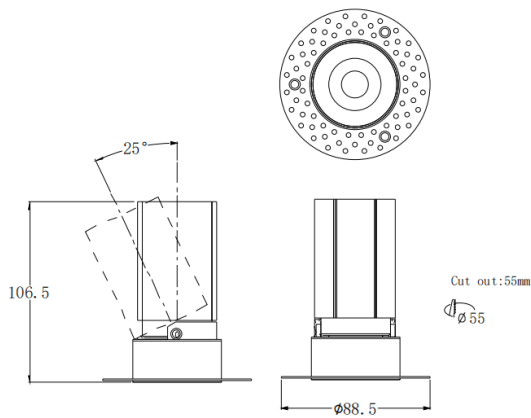

### MINI A-T

Lavov downlight from the family MINI A-T with a power of 10W and a beam angle of 36°. Finished in White colour. Adjustable trimless version. With a total lumen output of 951.6lm and a luminous efficacy of 95.16lm/W. Made in Die Cast Aluminum. Driver ON/OFF. CCT 2700K.

### Dimensions

Product dimensions (mm) **ø88.5\*H106.5mm**

### Photometry

Item code	86.D105.6231.01
Product type	Indoor
Category	Downlights
Family	MINI
Subfamily	MINI A-T
Pictograms	

Product	
Real power (W)	10
Real luminous flux (Lm)	951.6
Luminous efficiency (Lm/W)	95.16
Beam angle (°)	36
Life time (h)	50000 h L80B10
IP	20
Electrical class insulation	Clas II
Colour	White
Control gear included	Yes
Control gear	ON/OFF
Flicker Free	Yes
Light source	LED
Type of LED	COB
Colour temperature (K)	2700
Colour consistency (SDCM)	SDCM3
CRI	90