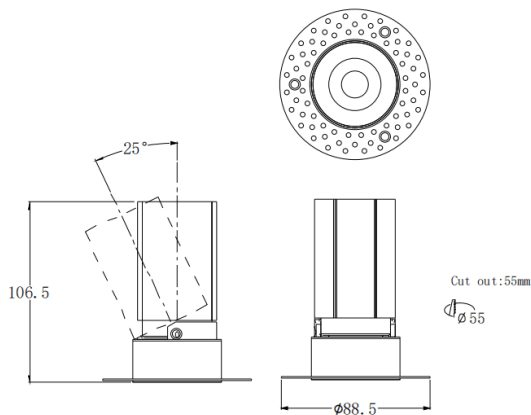

MINI A-T

Lavov downlight from the family MINI A-T with a power of 10W and a beam angle of 36°. Finished in Black colour. Adjustable trimless version. With a total lumen output of 951.6lm and a luminous efficacy of 95.16lm/W. Made in Die Cast Aluminum. Driver ON/OFF. CCT 2700K.

Dimensions

Product dimensions (mm) **ø88.5*H106.5mm**

Scheme

Photometry

Item code	86.D105.6231.02
Product type	Indoor
Category	Downlights
Family	MINI
Subfamily	MINI A-T
Pictograms	

Product	
Real power (W)	10
Real luminous flux (Lm)	951.6
Luminous efficiency (Lm/W)	95.16
Beam angle (°)	36
Life time (h)	50000 h L80B10
IP	20
Electrical class insulation	Clas II
Colour	Black
Control gear included	Yes
Control gear	ON/OFF
Flicker Free	Yes
Light source	LED
Type of LED	COB
Colour temperature (K)	2700
Colour consistency (SDCM)	SDCM3
CRI	90