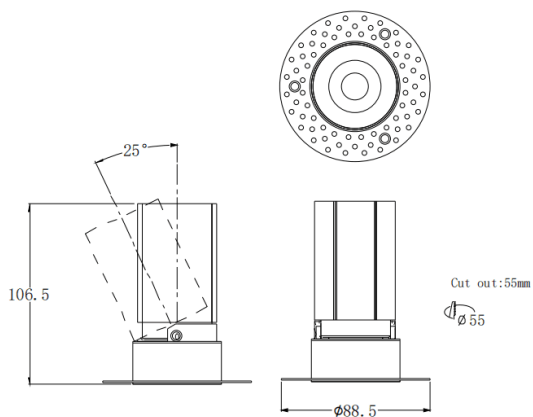

MINI A-T

Lavov downlight from the family MINI A-T with a power of 10W and a beam angle of 36°. Finished in Black colour. Adjustable trimless version. With a total lumen output of 951.6lm and a luminous efficacy of 95.16lm/W. Made in Die Cast Aluminum. Driver ON/OFF. CCT 2700K.

Dimensions

Product dimensions (mm) **ø88.5*H106.5mm**

Scheme

Photometry

Item code	86.D105.6231.02
Product type	Indoor
Category	Downlights
Family	MINI
Subfamily	MINI A-T
Pictograms	

Product	
Real power (W)	10
Real luminous flux (Lm)	951.6
Luminous efficiency (Lm/W)	95.16
Beam angle (º)	36
Life time (h)	50000 h L80B10
IP	20
Electrical class insulation	Clas II
Colour	Black
Control gear included	Yes
Control gear	ON/OFF
Flicker Free	Yes
Light source	LED
Type of LED	COB
Colour temperature (K)	2700
Colour consistency (SDCM)	SDCM<3
CRI	90