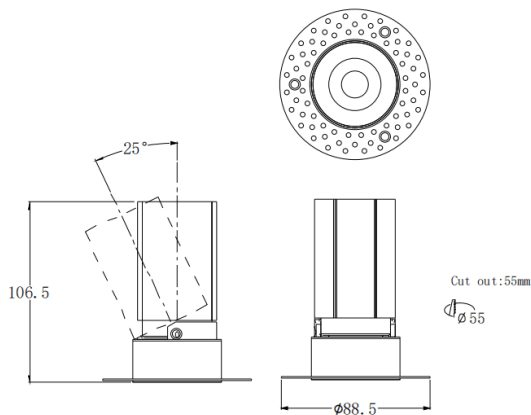

### MINI A-T

Lavov downlight from the family MINI A-T with a power of 10W and a beam angle of 15°. Finished in White colour. Adjustable trimless version. With a total lumen output of 951.6lm and a luminous efficacy of 95.16lm/W. Made in Die Cast Aluminum. Driver ON/OFF. CCT 3000K.

### Dimensions

Product dimensions (mm) **ø88.5\*H106.5mm**

### Scheme

Item code	86.D105.6311.01
Product type	Indoor
Category	Downlights
Family	MINI
Subfamily	MINI A-T
Pictograms	

Product	
Real power (W)	10
Real luminous flux (Lm)	951.6
Luminous efficiency (Lm/W)	95.16
Beam angle (°)	15
Life time (h)	50000 h L80B10
IP	20
Electrical class insulation	Clas II
Colour	White
Control gear included	Yes
Control gear	ON/OFF
Flicker Free	Yes
Light source	LED
Type of LED	COB
Colour temperature (K)	3000
Colour consistency (SDCM)	SDCM3
CRI	90