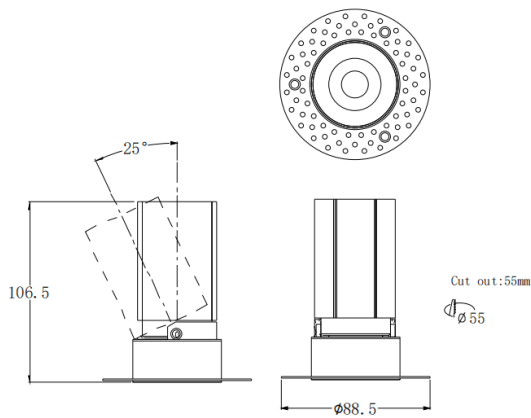

### MINI A-T

Lavov downlight from the family MINI A-T with a power of 10W and a beam angle of 15°. Finished in Black colour. Adjustable trimless version. With a total lumen output of 951.6lm and a luminous efficacy of 95.16lm/W. Made in Die Cast Aluminum. Driver ON/OFF. CCT 3000K.

### Dimensions

Product dimensions (mm) **ø88.5\*H106.5mm**

### Scheme

Item code	86.D105.6311.02
Product type	Indoor
Category	Downlights
Family	MINI
Subfamily	MINI A-T
Pictograms	

Product	
Real power (W)	10
Real luminous flux (Lm)	951.6
Luminous efficiency (Lm/W)	95.16
Beam angle (°)	15
Life time (h)	50000 h L80B10
IP	20
Electrical class insulation	Clas II
Colour	Black
Control gear included	Yes
Control gear	ON/OFF
Flicker Free	Yes
Light source	LED
Type of LED	COB
Colour temperature (K)	3000
Colour consistency (SDCM)	SDCM3
CRI	90