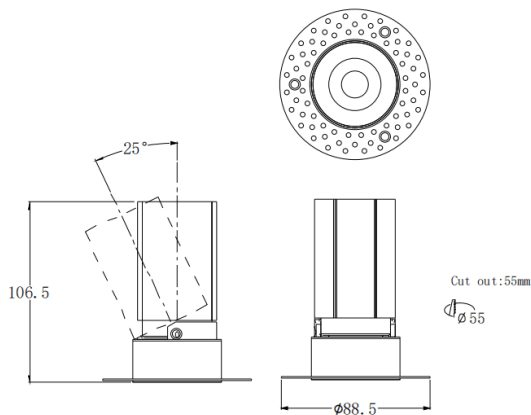

MINI A-T

Lavov downlight from the family MINI A-T with a power of 10W and a beam angle of 15°. Finished in White colour. Adjustable trimless version. With a total lumen output of 951.6lm and a luminous efficacy of 95.16lm/W. Made in Die Cast Aluminum. Driver DALI. CCT 3000K.

Dimensions

Product dimensions (mm) **ø88.5*H106.5mm**

Scheme

Item code	86.D105.6313.01
Product type	Indoor
Category	Downlights
Family	MINI
Subfamily	MINI A-T
Pictograms	

Product	
Real power (W)	10
Real luminous flux (Lm)	951.6
Luminous efficiency (Lm/W)	95.16
Beam angle (°)	15
Life time (h)	50000 h L80B10
IP	20
Electrical class insulation	Clas II
Colour	White
Control gear included	Yes
Control gear	DALI
Flicker Free	Yes
Light source	LED
Type of LED	COB
Colour temperature (K)	3000
Colour consistency (SDCM)	SDCM3
CRI	90