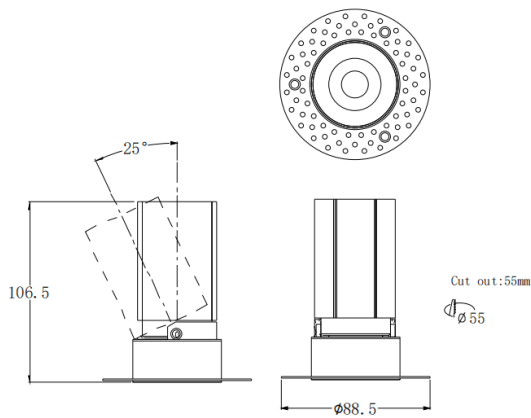

MINI A-T

Lavov downlight from the family MINI A-T with a power of 10W and a beam angle of 24°. Finished in White colour. Adjustable trimless version. With a total lumen output of 951.6lm and a luminous efficacy of 95.16lm/W. Made in Die Cast Aluminum. Driver ON/OFF. CCT 3000K.

Dimensions

Product dimensions (mm) **ø88.5*H106.5mm**

Scheme

Photometry

Item code	86.D105.6321.01
Product type	Indoor
Category	Downlights
Family	MINI
Subfamily	MINI A-T
Pictograms	

Product	
Real power (W)	10
Real luminous flux (Lm)	951.6
Luminous efficiency (Lm/W)	95.16
Beam angle (º)	24
Life time (h)	50000 h L80B10
IP	20
Electrical class insulation	Clas II
Colour	White
Control gear included	Yes
Control gear	ON/OFF
Flicker Free	Yes
Light source	LED
Type of LED	COB
Colour temperature (K)	3000
Colour consistency (SDCM)	SDCM<3
CRI	90