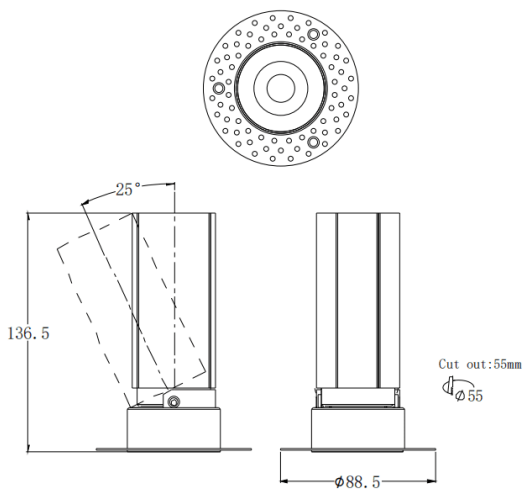

MINI A-T

Lavov downlight from the family MINI A-T with a power of 15W and a beam angle of 15°. Finished in Black colour. Adjustable trimless version. With a total lumen output of 1427.4lm and a luminous efficacy of 95.16lm/W. Made in Die Cast Aluminum. Driver ON/OFF. CCT 2700K.

Dimensions

Product dimensions (mm) **ø88.5*H136.5mm**

Scheme

Photometry

Item code	86.D105.7211.02
Product type	Indoor
Category	Downlights
Family	MINI
Subfamily	MINI A-T
Pictograms	

Product	
Real power (W)	15
Real luminous flux (Lm)	1427.4
Luminous efficiency (Lm/W)	95.16
Beam angle (°)	15
Life time (h)	50000 h L80B10
IP	20
Electrical class insulation	Clas II
Colour	Black
Control gear included	Yes
Control gear	ON/OFF
Flicker Free	Yes
Light source	LED
Type of LED	COB
Colour temperature (K)	2700
Colour consistency (SDCM)	SDCM3
CRI	90