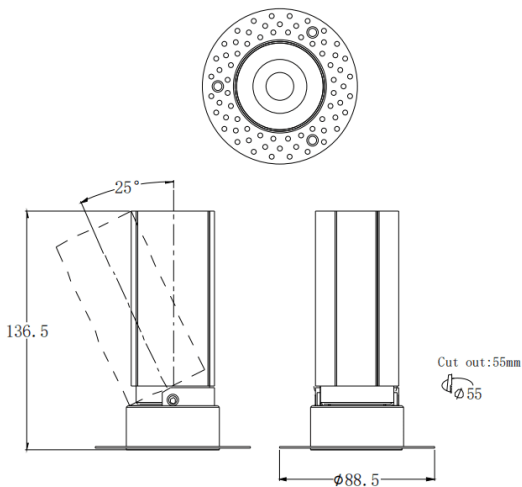

### MINI A-T

Lavov downlight from the family MINI A-T with a power of 15W and a beam angle of 15°. Finished in White colour. Adjustable trimless version. With a total lumen output of 1427.4lm and a luminous efficacy of 95.16lm/W. Made in Die Cast Aluminum. Driver DALI. CCT 2700K.

### Dimensions

Product dimensions (mm) **ø88.5\*H136.5mm**

### Photometry

Item code	86.D105.7213.01
Product type	Indoor
Category	Downlights
Family	MINI
Subfamily	MINI A-T
Pictograms	

Product	
Real power (W)	15
Real luminous flux (Lm)	1427.4
Luminous efficiency (Lm/W)	95.16
Beam angle (&ordm;)	15
Life time (h)	50000 h L80B10
IP	20
Electrical class insulation	Clas II
Colour	White
Control gear included	Yes
Control gear	DALI
Flicker Free	Yes
Light source	LED
Type of LED	COB
Colour temperature (K)	2700
Colour consistency (SDCM)	SDCM<3
CRI	90