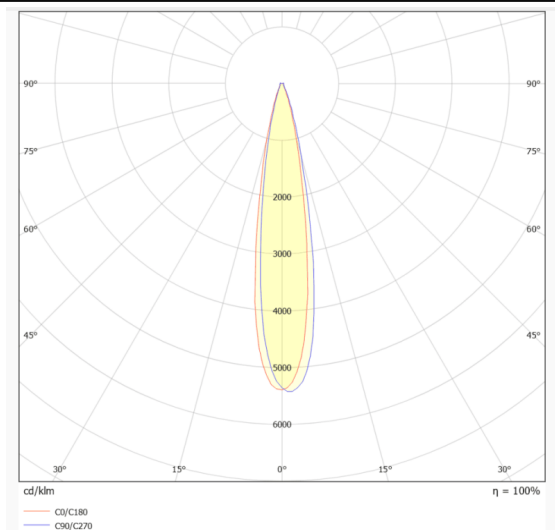

---

---

**Dimensions**

**Product dimensions (mm)**      **ø88.5\*H136.5mm**

---

---

**Scheme**

---

---

**Photometry**

### MINI A-T

Lavov downlight from the family MINI A-T with a power of 15W and a beam angle of 15°. Finished in White colour. Adjustable trimless version. With a total lumen output of 1427.4lm and a luminous efficacy of 95.16lm/W. Made in Die Cast Aluminum. Driver DALI. CCT 2700K.