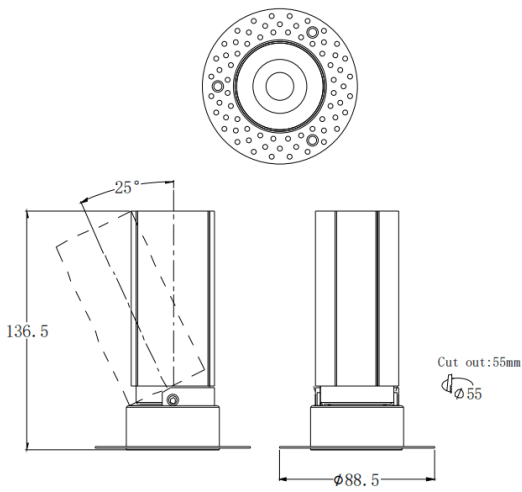

---

---

**Dimensions**

**Product dimensions (mm)**      **ø88.5\*H136.5mm**

---

---

**Scheme**

---

---

**Photometry**

### MINI A-T

Lavov downlight from the family MINI A-T with a power of 15W and a beam angle of 15°. Finished in White colour. Adjustable trimless version. With a total lumen output of 1427.4lm and a luminous efficacy of 95.16lm/W. Made in Die Cast Aluminum. Driver DALI. CCT 2700K.

<b>Item code</b>	<b>86.D105.7213.01</b>
<b>Product type</b>	<b>Indoor</b>
<b>Category</b>	<b>Downlights</b>
<b>Family</b>	<b>MINI</b>
<b>Subfamily</b>	<b>MINI A-T</b>
<b>Pictograms</b>	

<b>Product</b>	
<b>Real power (W)</b>	<b>15</b>
<b>Real luminous flux (Lm)</b>	<b>1427.4</b>
<b>Luminous efficiency (Lm/W)</b>	<b>95.16</b>
<b>Beam angle (°)</b>	<b>15</b>
<b>Life time (h)</b>	<b>50000 h L80B10</b>
<b>IP</b>	<b>20</b>
<b>Electrical class insulation</b>	<b>Clas II</b>
<b>Colour</b>	<b>White</b>
<b>Control gear included</b>	<b>Yes</b>
<b>Control gear</b>	<b>DALI</b>
<b>Flicker Free</b>	<b>Yes</b>
<b>Light source</b>	<b>LED</b>
<b>Type of LED</b>	<b>COB</b>
<b>Colour temperature (K)</b>	<b>2700</b>
<b>Colour consistency (SDCM)</b>	<b>SDCM&lt;3</b>
<b>CRI</b>	<b>90</b>