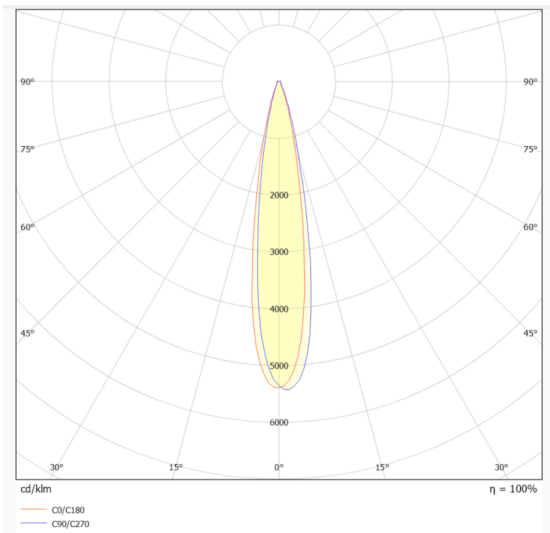

Dimensions

Product dimensions (mm) **ø88.5*H136.5mm**

Scheme

Photometry

MINI A-T

Lavov downlight from the family MINI A-T with a power of 15W and a beam angle of 15°. Finished in Black colour. Adjustable trimless version. With a total lumen output of 1427.4lm and a luminous efficacy of 95.16lm/W. Made in Die Cast Aluminum. Driver DALI. CCT 2700K.

Item code	86.D105.7213.02
Product type	Indoor
Category	Downlights
Family	MINI
Subfamily	MINI A-T
Pictograms	

Product	
Real power (W)	15
Real luminous flux (Lm)	1427.4
Luminous efficiency (Lm/W)	95.16
Beam angle (°)	15
Life time (h)	50000 h L80B10
IP	20
Electrical class insulation	Clas II
Colour	Black
Control gear included	Yes
Control gear	DALI
Flicker Free	Yes
Light source	LED
Type of LED	COB
Colour temperature (K)	2700
Colour consistency (SDCM)	SDCM<3
CRI	90