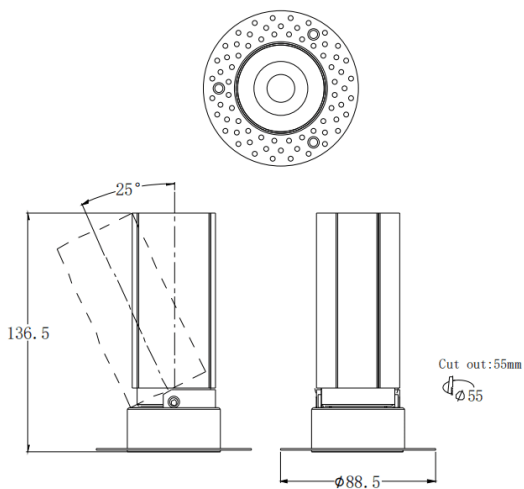

Dimensions

Product dimensions (mm) **ø88.5*H136.5mm**

Scheme

Photometry

MINI A-T

Lavov downlight from the family MINI A-T with a power of 15W and a beam angle of 15°. Finished in Black colour. Adjustable trimless version. With a total lumen output of 1427.4lm and a luminous efficacy of 95.16lm/W. Made in Die Cast Aluminum. Driver DALI. CCT 2700K.

Item code	86.D105.7213.02
Product type	Indoor
Category	Downlights
Family	MINI
Subfamily	MINI A-T
Pictograms	

Product	
Real power (W)	15
Real luminous flux (Lm)	1427.4
Luminous efficiency (Lm/W)	95.16
Beam angle (°)	15
Life time (h)	50000 h L80B10
IP	20
Electrical class insulation	Clas II
Colour	Black
Control gear included	Yes
Control gear	DALI
Flicker Free	Yes
Light source	LED
Type of LED	COB
Colour temperature (K)	2700
Colour consistency (SDCM)	SDCM<3
CRI	90