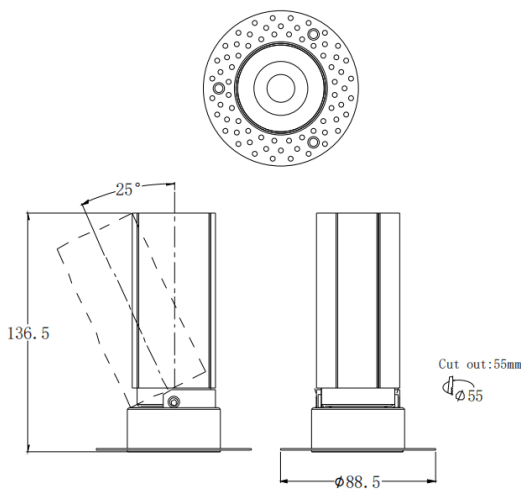

MINI A-T

Lavov downlight from the family MINI A-T with a power of 15W and a beam angle of 24°. Finished in Black colour. Adjustable trimless version. With a total lumen output of 1427.4lm and a luminous efficacy of 95.16lm/W. Made in Die Cast Aluminum. Driver ON/OFF. CCT 2700K.

Dimensions

Product dimensions (mm) **ø88.5*H136.5mm**

Scheme

Photometry

Item code	86.D105.7221.02
Product type	Indoor
Category	Downlights
Family	MINI
Subfamily	MINI A-T
Pictograms	

Product	
Real power (W)	15
Real luminous flux (Lm)	1427.4
Luminous efficiency (Lm/W)	95.16
Beam angle (°)	24
Life time (h)	50000 h L80B10
IP	20
Electrical class insulation	Clas II
Colour	Black
Control gear included	Yes
Control gear	ON/OFF
Flicker Free	Yes
Light source	LED
Type of LED	COB
Colour temperature (K)	2700
Colour consistency (SDCM)	SDCM3
CRI	90