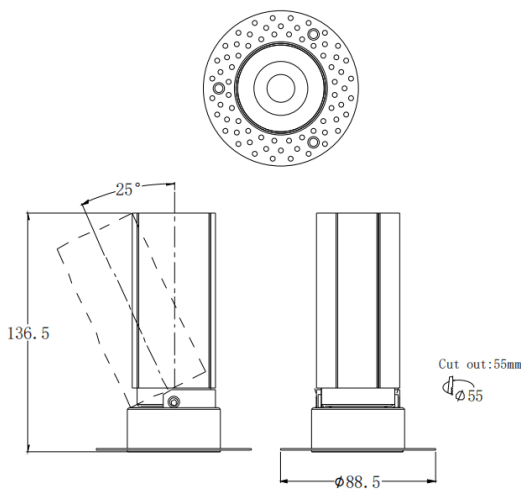

MINI A-T

Lavov downlight from the family MINI A-T with a power of 15W and a beam angle of 24°. Finished in White colour. Adjustable trimless version. With a total lumen output of 1427.4lm and a luminous efficacy of 95.16lm/W. Made in Die Cast Aluminum. Driver DALI. CCT 2700K.

Dimensions

Product dimensions (mm) **ø88.5*H136.5mm**

Scheme

Photometry

Item code	86.D105.7223.01
Product type	Indoor
Category	Downlights
Family	MINI
Subfamily	MINI A-T
Pictograms	

Product	
Real power (W)	15
Real luminous flux (Lm)	1427.4
Luminous efficiency (Lm/W)	95.16
Beam angle (º)	24
Life time (h)	50000 h L80B10
IP	20
Electrical class insulation	Clas II
Colour	White
Control gear included	Yes
Control gear	DALI
Flicker Free	Yes
Light source	LED
Type of LED	COB
Colour temperature (K)	2700
Colour consistency (SDCM)	SDCM<3
CRI	90