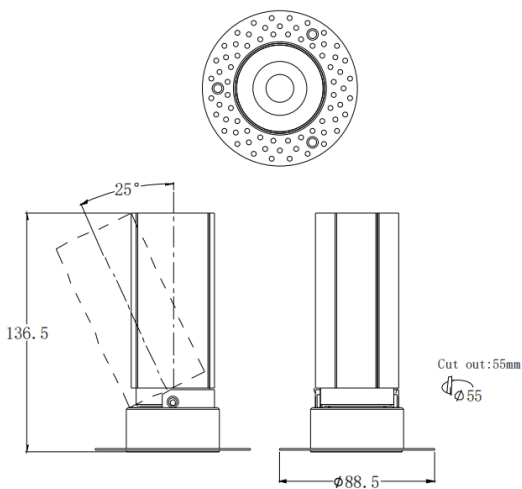

MINI A-T

Lavov downlight from the family MINI A-T with a power of 15W and a beam angle of 24°. Finished in White colour. Adjustable trimless version. With a total lumen output of 1427.4lm and a luminous efficacy of 95.16lm/W. Made in Die Cast Aluminum. Driver DALI. CCT 2700K.

Dimensions

Product dimensions (mm) **ø88.5*H136.5mm**

Scheme

Photometry

Item code	86.D105.7223.01
Product type	Indoor
Category	Downlights
Family	MINI
Subfamily	MINI A-T
Pictograms	

Product	
Real power (W)	15
Real luminous flux (Lm)	1427.4
Luminous efficiency (Lm/W)	95.16
Beam angle (°)	24
Life time (h)	50000 h L80B10
IP	20
Electrical class insulation	Clas II
Colour	White
Control gear included	Yes
Control gear	DALI
Flicker Free	Yes
Light source	LED
Type of LED	COB
Colour temperature (K)	2700
Colour consistency (SDCM)	SDCM3
CRI	90