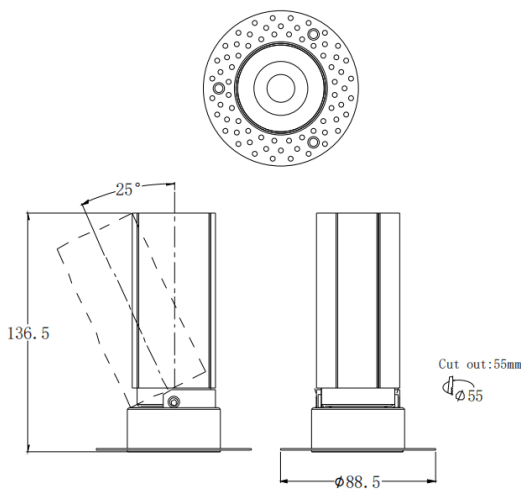

### MINI A-T

Lavov downlight from the family MINI A-T with a power of 15W and a beam angle of 36°. Finished in White colour. Adjustable trimless version. With a total lumen output of 1427.4lm and a luminous efficacy of 95.16lm/W. Made in Die Cast Aluminum. Driver ON/OFF. CCT 2700K.

### Dimensions

Product dimensions (mm) **ø88.5\*H136.5mm**

### Scheme

Item code	86.D105.7231.01
Product type	Indoor
Category	Downlights
Family	MINI
Subfamily	MINI A-T
Pictograms	

Product	
Real power (W)	15
Real luminous flux (Lm)	1427.4
Luminous efficiency (Lm/W)	95.16
Beam angle (°)	36
Life time (h)	50000 h L80B10
IP	20
Electrical class insulation	Clas II
Colour	White
Control gear included	Yes
Control gear	ON/OFF
Flicker Free	Yes
Light source	LED
Type of LED	COB
Colour temperature (K)	2700
Colour consistency (SDCM)	SDCM3
CRI	90