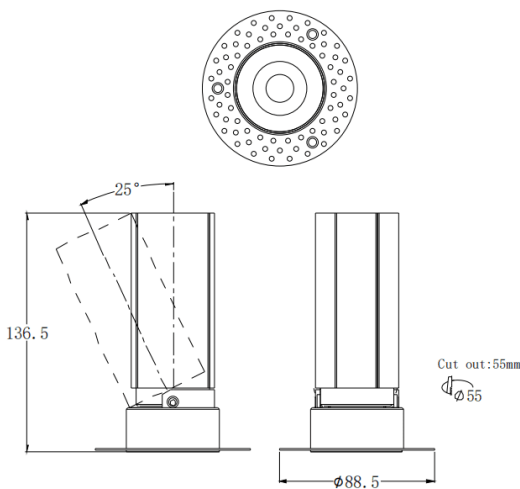

MINI A-T

Lavov downlight from the family MINI A-T with a power of 15W and a beam angle of 36°. Finished in Black colour. Adjustable trimless version. With a total lumen output of 1427.4lm and a luminous efficacy of 95.16lm/W. Made in Die Cast Aluminum. Driver ON/OFF. CCT 2700K.

Dimensions

Product dimensions (mm) **ø88.5*H136.5mm**

Scheme

Item code	86.D105.7231.02
Product type	Indoor
Category	Downlights
Family	MINI
Subfamily	MINI A-T
Pictograms	

Product	
Real power (W)	15
Real luminous flux (Lm)	1427.4
Luminous efficiency (Lm/W)	95.16
Beam angle (°)	36
Life time (h)	50000 h L80B10
IP	20
Electrical class insulation	Clas II
Colour	Black
Control gear included	Yes
Control gear	ON/OFF
Flicker Free	Yes
Light source	LED
Type of LED	COB
Colour temperature (K)	2700
Colour consistency (SDCM)	SDCM3
CRI	90