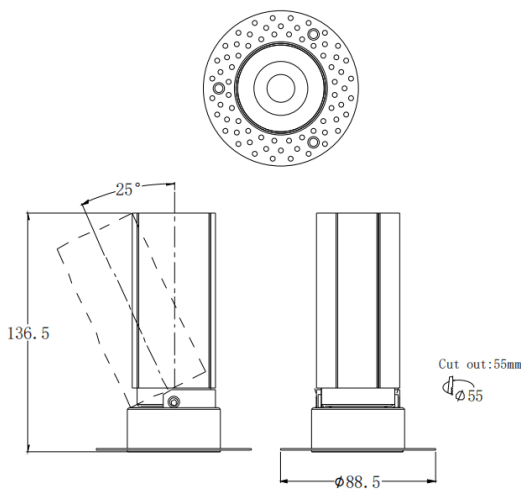

### MINI A-T

Lavov downlight from the family MINI A-T with a power of 15W and a beam angle of 36°. Finished in White colour. Adjustable trimless version. With a total lumen output of 1427.4lm and a luminous efficacy of 95.16lm/W. Made in Die Cast Aluminum. Driver DALI. CCT 2700K.

### Dimensions

Product dimensions (mm) **ø88.5\*H136.5mm**

### Scheme

Item code	86.D105.7233.01
Product type	Indoor
Category	Downlights
Family	MINI
Subfamily	MINI A-T
Pictograms	

Product	
Real power (W)	15
Real luminous flux (Lm)	1427.4
Luminous efficiency (Lm/W)	95.16
Beam angle (°)	36
Life time (h)	50000 h L80B10
IP	20
Electrical class insulation	Clas II
Colour	White
Control gear included	Yes
Control gear	DALI
Flicker Free	Yes
Light source	LED
Type of LED	COB
Colour temperature (K)	2700
Colour consistency (SDCM)	SDCM3
CRI	90