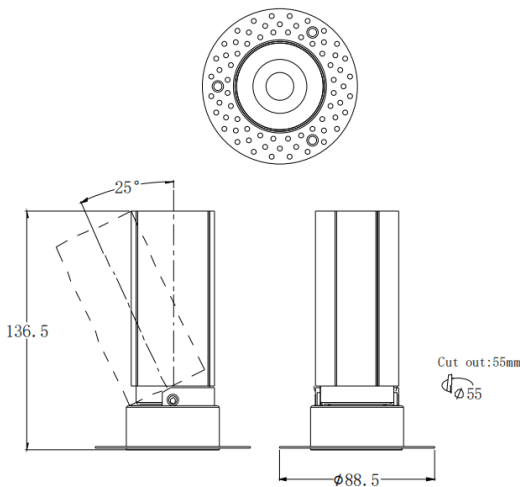

### MINI A-T

Lavov downlight from the family MINI A-T with a power of 15W and a beam angle of 36°. Finished in White colour. Adjustable trimless version. With a total lumen output of 1427.4lm and a luminous efficacy of 95.16lm/W. Made in Die Cast Aluminum. Driver DALI. CCT 2700K.

### Dimensions

Product dimensions (mm) **ø88.5\*H136.5mm**

### Scheme

Item code	86.D105.7233.01
Product type	Indoor
Category	Downlights
Family	MINI
Subfamily	MINI A-T
Pictograms	

Product	
Real power (W)	15
Real luminous flux (Lm)	1427.4
Luminous efficiency (Lm/W)	95.16
Beam angle (&ordm;)	36
Life time (h)	50000 h L80B10
IP	20
Electrical class insulation	Clas II
Colour	White
Control gear included	Yes
Control gear	DALI
Flicker Free	Yes
Light source	LED
Type of LED	COB
Colour temperature (K)	2700
Colour consistency (SDCM)	SDCM<3
CRI	90