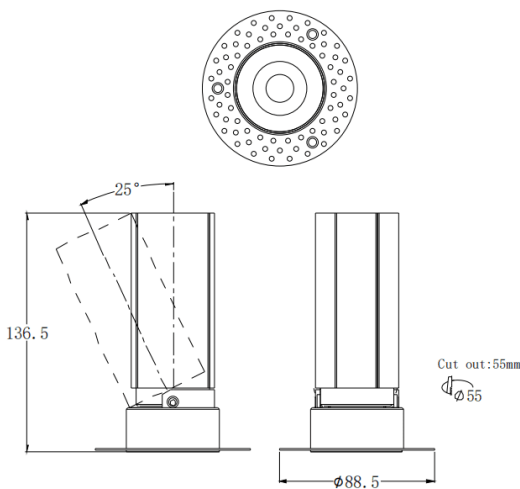

MINI A-T

Lavov downlight from the family MINI A-T with a power of 15W and a beam angle of 36°. Finished in Black colour. Adjustable trimless version. With a total lumen output of 1427.4lm and a luminous efficacy of 95.16lm/W. Made in Die Cast Aluminum. Driver DALI. CCT 2700K.

Dimensions

Product dimensions (mm) **ø88.5*H136.5mm**

Scheme

Item code	86.D105.7233.02
Product type	Indoor
Category	Downlights
Family	MINI
Subfamily	MINI A-T
Pictograms	

Product	
Real power (W)	15
Real luminous flux (Lm)	1427.4
Luminous efficiency (Lm/W)	95.16
Beam angle (°)	36
Life time (h)	50000 h L80B10
IP	20
Electrical class insulation	Clas II
Colour	Black
Control gear included	Yes
Control gear	DALI
Flicker Free	Yes
Light source	LED
Type of LED	COB
Colour temperature (K)	2700
Colour consistency (SDCM)	SDCM3
CRI	90