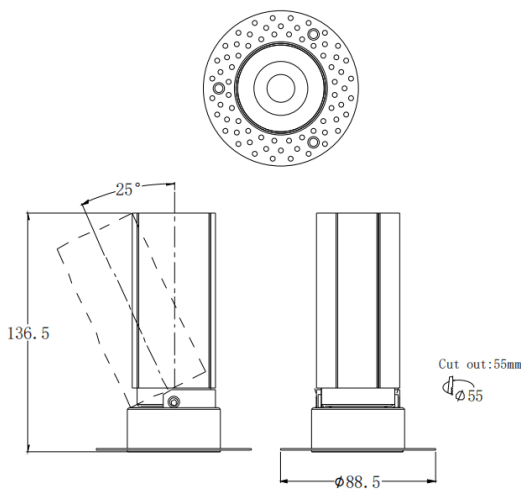

### MINI A-T

Lavov downlight from the family MINI A-T with a power of 15W and a beam angle of 15°. Finished in White colour. Adjustable trimless version. With a total lumen output of 1427.4lm and a luminous efficacy of 95.16lm/W. Made in Die Cast Aluminum. Driver ON/OFF. CCT 3000K.

### Dimensions

Product dimensions (mm) **ø88.5\*H136.5mm**

### Photometry

Item code	86.D105.7311.01
Product type	Indoor
Category	Downlights
Family	MINI
Subfamily	MINI A-T
Pictograms	

Product	
Real power (W)	15
Real luminous flux (Lm)	1427.4
Luminous efficiency (Lm/W)	95.16
Beam angle (°)	15
Life time (h)	50000 h L80B10
IP	20
Electrical class insulation	Clas II
Colour	White
Control gear included	Yes
Control gear	ON/OFF
Flicker Free	Yes
Light source	LED
Type of LED	COB
Colour temperature (K)	3000
Colour consistency (SDCM)	SDCM3
CRI	90