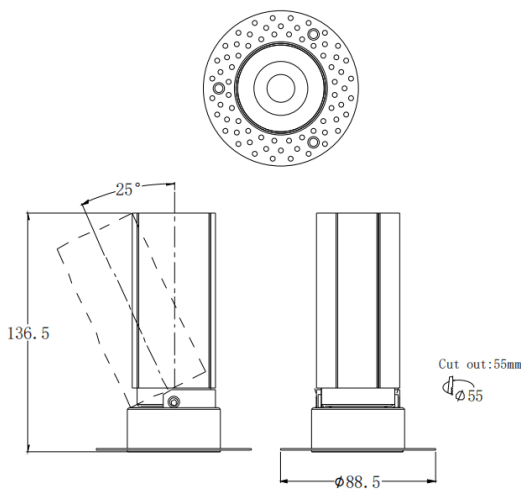

### MINI A-T

Lavov downlight from the family MINI A-T with a power of 15W and a beam angle of 15°. Finished in White colour. Adjustable trimless version. With a total lumen output of 1427.4lm and a luminous efficacy of 95.16lm/W. Made in Die Cast Aluminum. Driver ON/OFF. CCT 3000K.

### Dimensions

Product dimensions (mm) **ø88.5\*H136.5mm**

### Photometry

Item code	86.D105.7311.01
Product type	Indoor
Category	Downlights
Family	MINI
Subfamily	MINI A-T
Pictograms	

Product	
Real power (W)	15
Real luminous flux (Lm)	1427.4
Luminous efficiency (Lm/W)	95.16
Beam angle (&ordm;)	15
Life time (h)	50000 h L80B10
IP	20
Electrical class insulation	Clas II
Colour	White
Control gear included	Yes
Control gear	ON/OFF
Flicker Free	Yes
Light source	LED
Type of LED	COB
Colour temperature (K)	3000
Colour consistency (SDCM)	SDCM<3
CRI	90