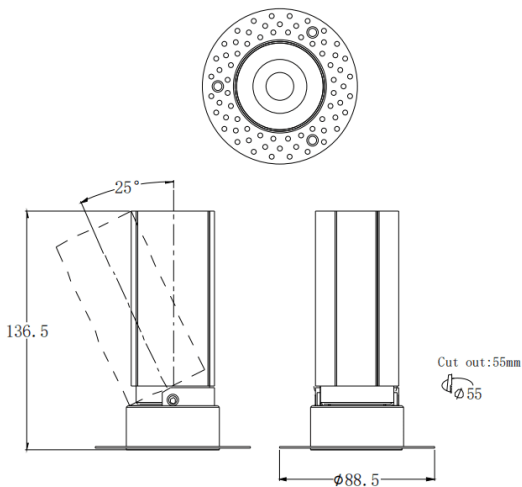

MINI A-T

Lavov downlight from the family MINI A-T with a power of 15W and a beam angle of 15°. Finished in Black colour. Adjustable trimless version. With a total lumen output of 1427.4lm and a luminous efficacy of 95.16lm/W. Made in Die Cast Aluminum. Driver ON/OFF. CCT 3000K.

Dimensions

Product dimensions (mm) **ø88.5*H136.5mm**

Scheme

Photometry

Item code	86.D105.7311.02
Product type	Indoor
Category	Downlights
Family	MINI
Subfamily	MINI A-T
Pictograms	

Product	
Real power (W)	15
Real luminous flux (Lm)	1427.4
Luminous efficiency (Lm/W)	95.16
Beam angle (°)	15
Life time (h)	50000 h L80B10
IP	20
Electrical class insulation	Clas II
Colour	Black
Control gear included	Yes
Control gear	ON/OFF
Flicker Free	Yes
Light source	LED
Type of LED	COB
Colour temperature (K)	3000
Colour consistency (SDCM)	SDCM3
CRI	90