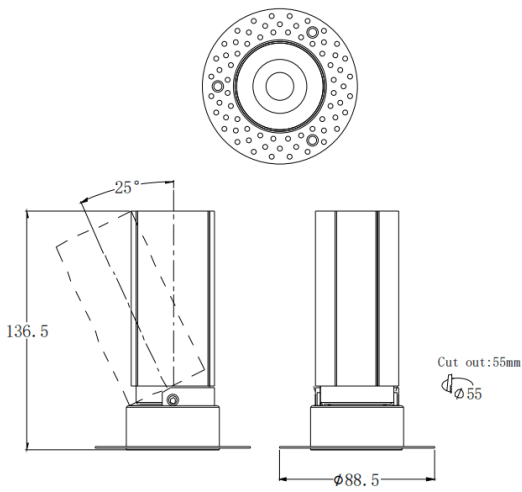

---

---

**Dimensions**

**Product dimensions (mm)**      **ø88.5\*H136.5mm**

---

---

**Scheme**

---

---

**Photometry**

### MINI A-T

Lavov downlight from the family MINI A-T with a power of 15W and a beam angle of 15°. Finished in White colour. Adjustable trimless version. With a total lumen output of 1427.4lm and a luminous efficacy of 95.16lm/W. Made in Die Cast Aluminum. Driver DALI. CCT 3000K.

<b>Item code</b>	<b>86.D105.7313.01</b>
<b>Product type</b>	<b>Indoor</b>
<b>Category</b>	<b>Downlights</b>
<b>Family</b>	<b>MINI</b>
<b>Subfamily</b>	<b>MINI A-T</b>
<b>Pictograms</b>	

<b>Product</b>	
<b>Real power (W)</b>	<b>15</b>
<b>Real luminous flux (Lm)</b>	<b>1427.4</b>
<b>Luminous efficiency (Lm/W)</b>	<b>95.16</b>
<b>Beam angle (°)</b>	<b>15</b>
<b>Life time (h)</b>	<b>50000 h L80B10</b>
<b>IP</b>	<b>20</b>
<b>Electrical class insulation</b>	<b>Clas II</b>
<b>Colour</b>	<b>White</b>
<b>Control gear included</b>	<b>Yes</b>
<b>Control gear</b>	<b>DALI</b>
<b>Flicker Free</b>	<b>Yes</b>
<b>Light source</b>	<b>LED</b>
<b>Type of LED</b>	<b>COB</b>
<b>Colour temperature (K)</b>	<b>3000</b>
<b>Colour consistency (SDCM)</b>	<b>SDCM&lt;3</b>
<b>CRI</b>	<b>90</b>