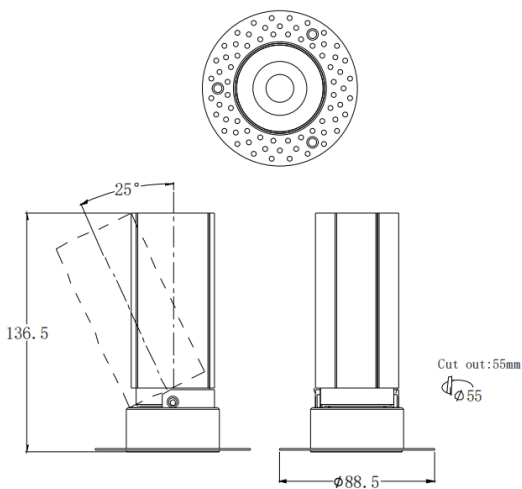

MINI A-T

Lavov downlight from the family MINI A-T with a power of 15W and a beam angle of 15°. Finished in White colour. Adjustable trimless version. With a total lumen output of 1427.4lm and a luminous efficacy of 95.16lm/W. Made in Die Cast Aluminum. Driver DALI. CCT 3000K.

Dimensions

Product dimensions (mm) **ø88.5*H136.5mm**

Scheme

Photometry

Item code	86.D105.7313.01
Product type	Indoor
Category	Downlights
Family	MINI
Subfamily	MINI A-T
Pictograms	

Product	
Real power (W)	15
Real luminous flux (Lm)	1427.4
Luminous efficiency (Lm/W)	95.16
Beam angle (º)	15
Life time (h)	50000 h L80B10
IP	20
Electrical class insulation	Clas II
Colour	White
Control gear included	Yes
Control gear	DALI
Flicker Free	Yes
Light source	LED
Type of LED	COB
Colour temperature (K)	3000
Colour consistency (SDCM)	SDCM<3
CRI	90