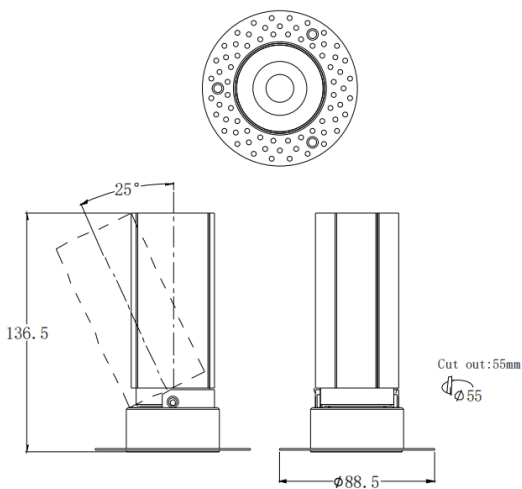

MINI A-T

Lavov downlight from the family MINI A-T with a power of 15W and a beam angle of 15°. Finished in White colour. Adjustable trimless version. With a total lumen output of 1427.4lm and a luminous efficacy of 95.16lm/W. Made in Die Cast Aluminum. Driver DALI. CCT 3000K.

Dimensions

Product dimensions (mm) **ø88.5*H136.5mm**

Scheme

Photometry

Item code	86.D105.7313.01
Product type	Indoor
Category	Downlights
Family	MINI
Subfamily	MINI A-T
Pictograms	

Product	
Real power (W)	15
Real luminous flux (Lm)	1427.4
Luminous efficiency (Lm/W)	95.16
Beam angle (°)	15
Life time (h)	50000 h L80B10
IP	20
Electrical class insulation	Clas II
Colour	White
Control gear included	Yes
Control gear	DALI
Flicker Free	Yes
Light source	LED
Type of LED	COB
Colour temperature (K)	3000
Colour consistency (SDCM)	SDCM3
CRI	90