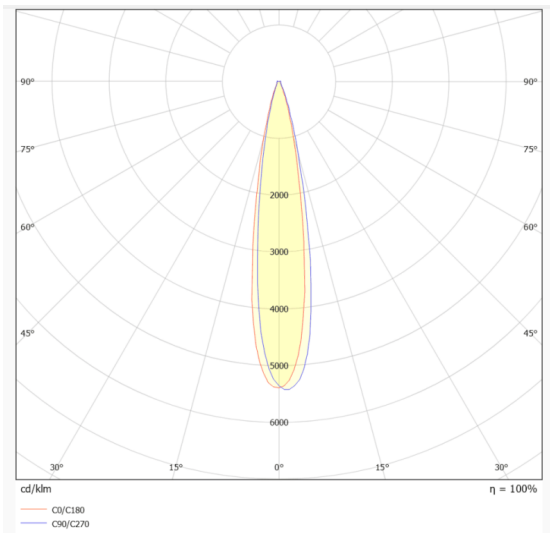

---

---

**Dimensions**

**Product dimensions (mm)**      **ø88.5\*H136.5mm**

---

---

**Scheme**

---

---

**Photometry**

### MINI A-T

Lavov downlight from the family MINI A-T with a power of 15W and a beam angle of 15°. Finished in White colour. Adjustable trimless version. With a total lumen output of 1427.4lm and a luminous efficacy of 95.16lm/W. Made in Die Cast Aluminum. Driver DALI. CCT 3000K.