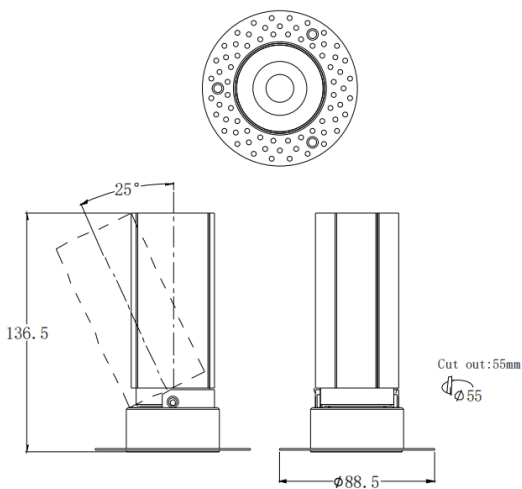

### MINI A-T

Lavov downlight from the family MINI A-T with a power of 15W and a beam angle of 24°. Finished in White colour. Adjustable trimless version. With a total lumen output of 1427.4lm and a luminous efficacy of 95.16lm/W. Made in Die Cast Aluminum. Driver ON/OFF. CCT 3000K.

### Dimensions

Product dimensions (mm) **ø88.5\*H136.5mm**

### Photometry

Item code	86.D105.7321.01
Product type	Indoor
Category	Downlights
Family	MINI
Subfamily	MINI A-T
Pictograms	

Product	
Real power (W)	15
Real luminous flux (Lm)	1427.4
Luminous efficiency (Lm/W)	95.16
Beam angle (°)	24
Life time (h)	50000 h L80B10
IP	20
Electrical class insulation	Clas II
Colour	White
Control gear included	Yes
Control gear	ON/OFF
Flicker Free	Yes
Light source	LED
Type of LED	COB
Colour temperature (K)	3000
Colour consistency (SDCM)	SDCM3
CRI	90