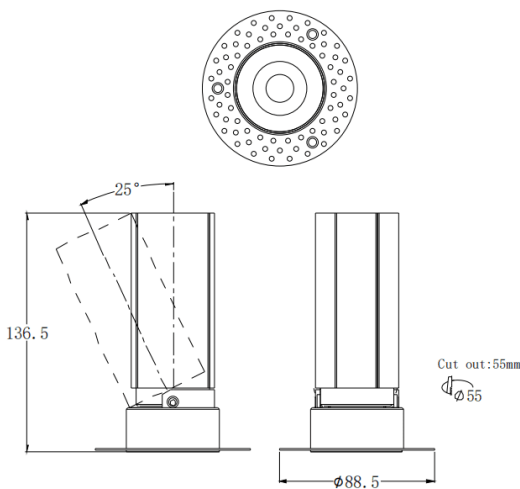

### MINI A-T

Lavov downlight from the family MINI A-T with a power of 15W and a beam angle of 24°. Finished in Black colour. Adjustable trimless version. With a total lumen output of 1427.4lm and a luminous efficacy of 95.16lm/W. Made in Die Cast Aluminum. Driver ON/OFF. CCT 3000K.

### Dimensions

Product dimensions (mm) **ø88.5\*H136.5mm**

### Photometry

Item code	86.D105.7321.02
Product type	Indoor
Category	Downlights
Family	MINI
Subfamily	MINI A-T
Pictograms	

Product	
Real power (W)	15
Real luminous flux (Lm)	1427.4
Luminous efficiency (Lm/W)	95.16
Beam angle (&ordm;)	24
Life time (h)	50000 h L80B10
IP	20
Electrical class insulation	Clas II
Colour	Black
Control gear included	Yes
Control gear	ON/OFF
Flicker Free	Yes
Light source	LED
Type of LED	COB
Colour temperature (K)	3000
Colour consistency (SDCM)	SDCM<3
CRI	90