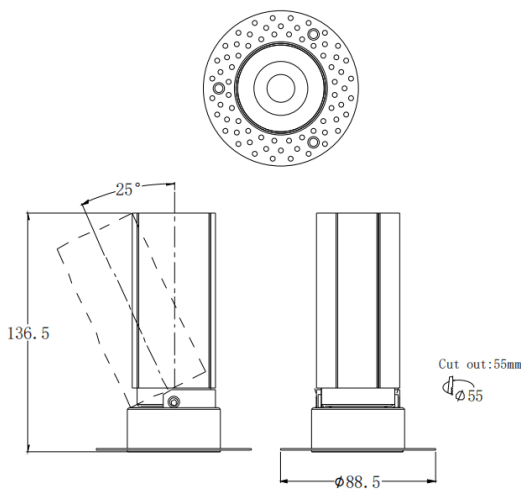

MINI A-T

Lavov downlight from the family MINI A-T with a power of 15W and a beam angle of 24°. Finished in White colour. Adjustable trimless version. With a total lumen output of 1427.4lm and a luminous efficacy of 95.16lm/W. Made in Die Cast Aluminum. Driver DALI. CCT 3000K.

Dimensions

Product dimensions (mm) **ø88.5*H136.5mm**

Scheme

Photometry

Item code	86.D105.7323.01
Product type	Indoor
Category	Downlights
Family	MINI
Subfamily	MINI A-T
Pictograms	

Product	
Real power (W)	15
Real luminous flux (Lm)	1427.4
Luminous efficiency (Lm/W)	95.16
Beam angle (º)	24
Life time (h)	50000 h L80B10
IP	20
Electrical class insulation	Clas II
Colour	White
Control gear included	Yes
Control gear	DALI
Flicker Free	Yes
Light source	LED
Type of LED	COB
Colour temperature (K)	3000
Colour consistency (SDCM)	SDCM<3
CRI	90