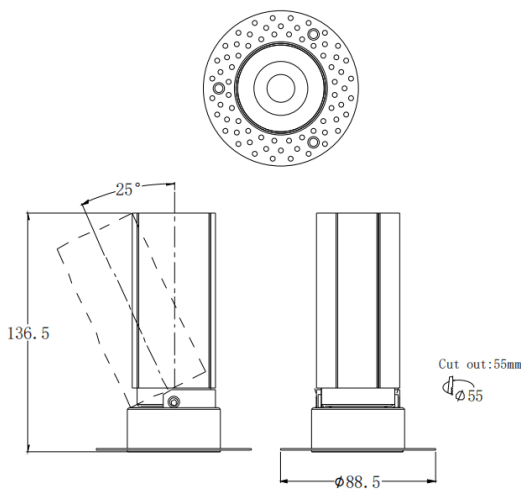

MINI A-T

Lavov downlight from the family MINI A-T with a power of 15W and a beam angle of 24°. Finished in White colour. Adjustable trimless version. With a total lumen output of 1427.4lm and a luminous efficacy of 95.16lm/W. Made in Die Cast Aluminum. Driver DALI. CCT 3000K.

Dimensions

Product dimensions (mm) **ø88.5*H136.5mm**

Scheme

Photometry

Item code	86.D105.7323.01
Product type	Indoor
Category	Downlights
Family	MINI
Subfamily	MINI A-T
Pictograms	

Product	
Real power (W)	15
Real luminous flux (Lm)	1427.4
Luminous efficiency (Lm/W)	95.16
Beam angle (°)	24
Life time (h)	50000 h L80B10
IP	20
Electrical class insulation	Clas II
Colour	White
Control gear included	Yes
Control gear	DALI
Flicker Free	Yes
Light source	LED
Type of LED	COB
Colour temperature (K)	3000
Colour consistency (SDCM)	SDCM3
CRI	90