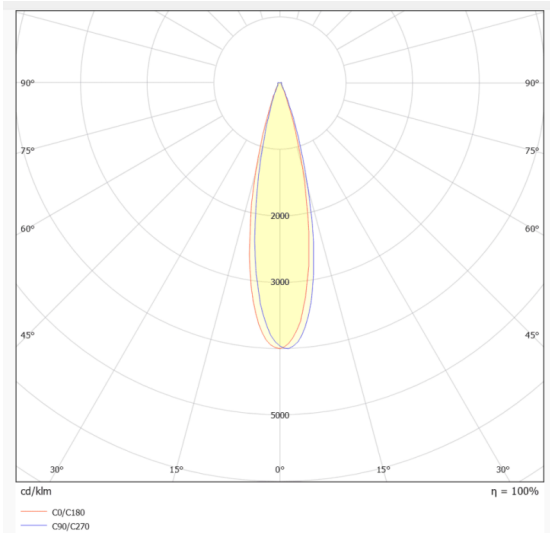

---

---

**Dimensions**

**Product dimensions (mm)**      **ø88.5\*H136.5mm**

---

---

**Scheme**

---

---

**Photometry**

### MINI A-T

Lavov downlight from the family MINI A-T with a power of 15W and a beam angle of 24°. Finished in Black colour. Adjustable trimless version. With a total lumen output of 1427.4lm and a luminous efficacy of 95.16lm/W. Made in Die Cast Aluminum. Driver DALI. CCT 3000K.