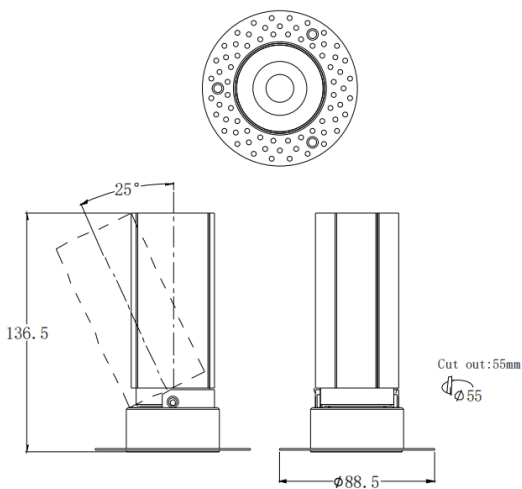

### MINI A-T

Lavov downlight from the family MINI A-T with a power of 15W and a beam angle of 24°. Finished in Black colour. Adjustable trimless version. With a total lumen output of 1427.4lm and a luminous efficacy of 95.16lm/W. Made in Die Cast Aluminum. Driver DALI. CCT 3000K.

### Dimensions

Product dimensions (mm) **ø88.5\*H136.5mm**

### Photometry

Item code	86.D105.7323.02
Product type	Indoor
Category	Downlights
Family	MINI
Subfamily	MINI A-T
Pictograms	

Product	
Real power (W)	15
Real luminous flux (Lm)	1427.4
Luminous efficiency (Lm/W)	95.16
Beam angle (°)	24
Life time (h)	50000 h L80B10
IP	20
Electrical class insulation	Clas II
Colour	Black
Control gear included	Yes
Control gear	DALI
Flicker Free	Yes
Light source	LED
Type of LED	COB
Colour temperature (K)	3000
Colour consistency (SDCM)	SDCM3
CRI	90