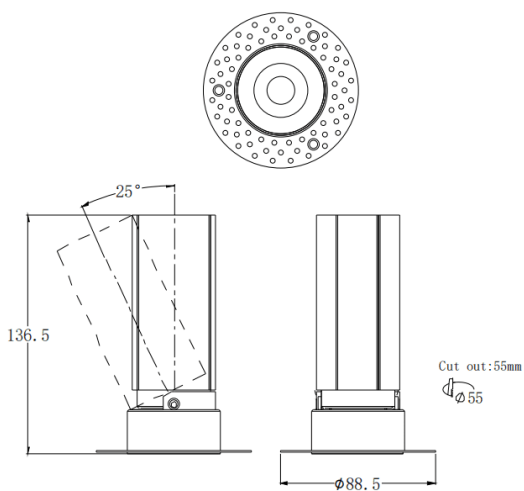

---

---

**Dimensions**

**Product dimensions (mm)**      **ø88.5\*H136.5mm**

---

---

**Scheme**

---

---

**Photometry**

### MINI A-T

Lavov downlight from the family MINI A-T with a power of 15W and a beam angle of 24°. Finished in Black colour. Adjustable trimless version. With a total lumen output of 1427.4lm and a luminous efficacy of 95.16lm/W. Made in Die Cast Aluminum. Driver DALI. CCT 3000K.

<b>Item code</b>	<b>86.D105.7323.02</b>
<b>Product type</b>	<b>Indoor</b>
<b>Category</b>	<b>Downlights</b>
<b>Family</b>	<b>MINI</b>
<b>Subfamily</b>	<b>MINI A-T</b>
<b>Pictograms</b>	

<b>Product</b>	
<b>Real power (W)</b>	<b>15</b>
<b>Real luminous flux (Lm)</b>	<b>1427.4</b>
<b>Luminous efficiency (Lm/W)</b>	<b>95.16</b>
<b>Beam angle (°)</b>	<b>24</b>
<b>Life time (h)</b>	<b>50000 h L80B10</b>
<b>IP</b>	<b>20</b>
<b>Electrical class insulation</b>	<b>Clas II</b>
<b>Colour</b>	<b>Black</b>
<b>Control gear included</b>	<b>Yes</b>
<b>Control gear</b>	<b>DALI</b>
<b>Flicker Free</b>	<b>Yes</b>
<b>Light source</b>	<b>LED</b>
<b>Type of LED</b>	<b>COB</b>
<b>Colour temperature (K)</b>	<b>3000</b>
<b>Colour consistency (SDCM)</b>	<b>SDCM&lt;3</b>
<b>CRI</b>	<b>90</b>