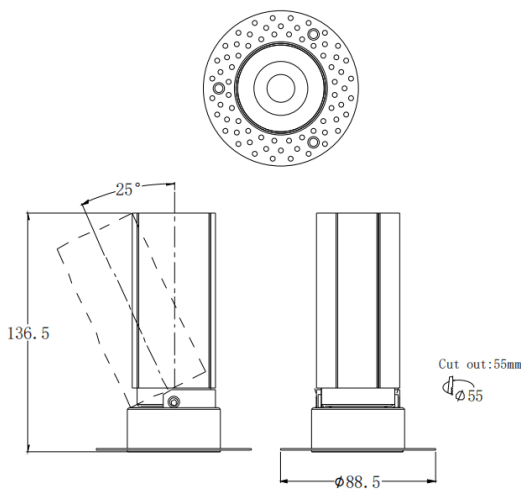

### MINI A-T

Lavov downlight from the family MINI A-T with a power of 15W and a beam angle of 36°. Finished in White colour. Adjustable trimless version. With a total lumen output of 1427.4lm and a luminous efficacy of 95.16lm/W. Made in Die Cast Aluminum. Driver ON/OFF. CCT 3000K.

### Dimensions

Product dimensions (mm) **ø88.5\*H136.5mm**

### Scheme

Item code	86.D105.7331.01
Product type	Indoor
Category	Downlights
Family	MINI
Subfamily	MINI A-T
Pictograms	

Product	
Real power (W)	15
Real luminous flux (Lm)	1427.4
Luminous efficiency (Lm/W)	95.16
Beam angle (°)	36
Life time (h)	50000 h L80B10
IP	20
Electrical class insulation	Clas II
Colour	White
Control gear included	Yes
Control gear	ON/OFF
Flicker Free	Yes
Light source	LED
Type of LED	COB
Colour temperature (K)	3000
Colour consistency (SDCM)	SDCM3
CRI	90