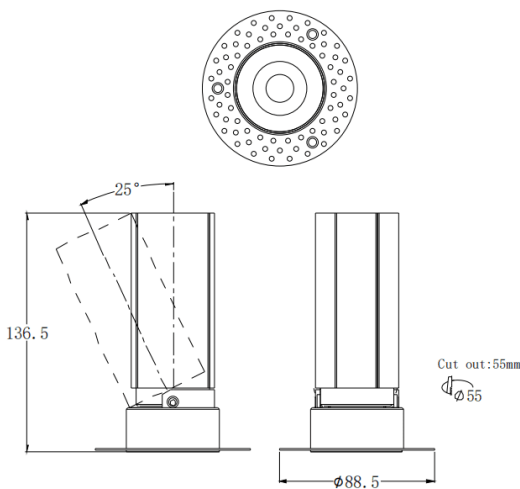

MINI A-T

Lavov downlight from the family MINI A-T with a power of 15W and a beam angle of 36°. Finished in White colour. Adjustable trimless version. With a total lumen output of 1427.4lm and a luminous efficacy of 95.16lm/W. Made in Die Cast Aluminum. Driver ON/OFF. CCT 3000K.

Dimensions

Product dimensions (mm) **ø88.5*H136.5mm**

Scheme

Item code	86.D105.7331.01
Product type	Indoor
Category	Downlights
Family	MINI
Subfamily	MINI A-T
Pictograms	

Product	
Real power (W)	15
Real luminous flux (Lm)	1427.4
Luminous efficiency (Lm/W)	95.16
Beam angle (º)	36
Life time (h)	50000 h L80B10
IP	20
Electrical class insulation	Clas II
Colour	White
Control gear included	Yes
Control gear	ON/OFF
Flicker Free	Yes
Light source	LED
Type of LED	COB
Colour temperature (K)	3000
Colour consistency (SDCM)	SDCM<3
CRI	90