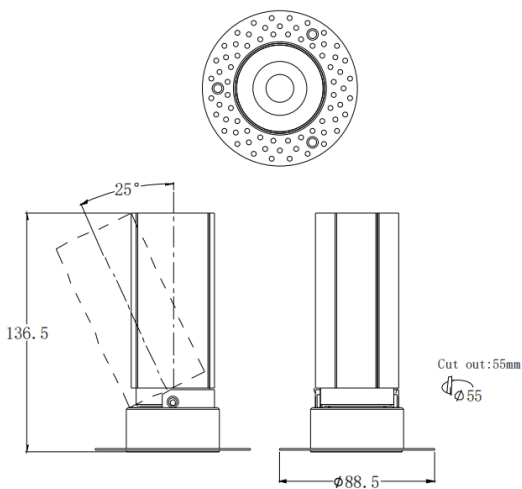

MINI A-T

Lavov downlight from the family MINI A-T with a power of 15W and a beam angle of 36°. Finished in Black colour. Adjustable trimless version. With a total lumen output of 1427.4lm and a luminous efficacy of 95.16lm/W. Made in Die Cast Aluminum. Driver ON/OFF. CCT 3000K.

Dimensions

Product dimensions (mm) **ø88.5*H136.5mm**

Scheme

Item code	86.D105.7331.02
Product type	Indoor
Category	Downlights
Family	MINI
Subfamily	MINI A-T
Pictograms	

Product	
Real power (W)	15
Real luminous flux (Lm)	1427.4
Luminous efficiency (Lm/W)	95.16
Beam angle (º)	36
Life time (h)	50000 h L80B10
IP	20
Electrical class insulation	Clas II
Colour	Black
Control gear included	Yes
Control gear	ON/OFF
Flicker Free	Yes
Light source	LED
Type of LED	COB
Colour temperature (K)	3000
Colour consistency (SDCM)	SDCM<3
CRI	90