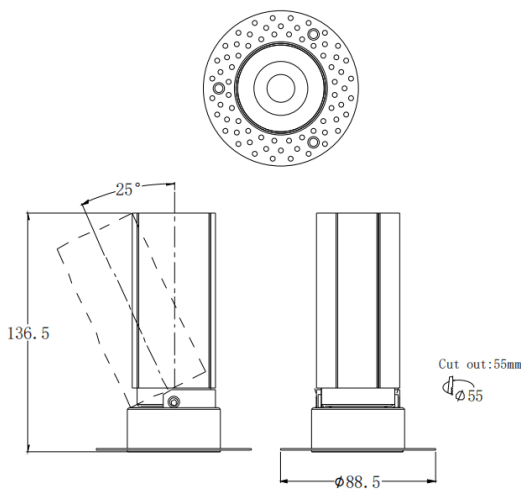

MINI A-T

Lavov downlight from the family MINI A-T with a power of 15W and a beam angle of 36°. Finished in Black colour. Adjustable trimless version. With a total lumen output of 1427.4lm and a luminous efficacy of 95.16lm/W. Made in Die Cast Aluminum. Driver ON/OFF. CCT 3000K.

Dimensions

Product dimensions (mm) **ø88.5*H136.5mm**

Scheme

Item code	86.D105.7331.02
Product type	Indoor
Category	Downlights
Family	MINI
Subfamily	MINI A-T
Pictograms	

Product	
Real power (W)	15
Real luminous flux (Lm)	1427.4
Luminous efficiency (Lm/W)	95.16
Beam angle (°)	36
Life time (h)	50000 h L80B10
IP	20
Electrical class insulation	Clas II
Colour	Black
Control gear included	Yes
Control gear	ON/OFF
Flicker Free	Yes
Light source	LED
Type of LED	COB
Colour temperature (K)	3000
Colour consistency (SDCM)	SDCM3
CRI	90