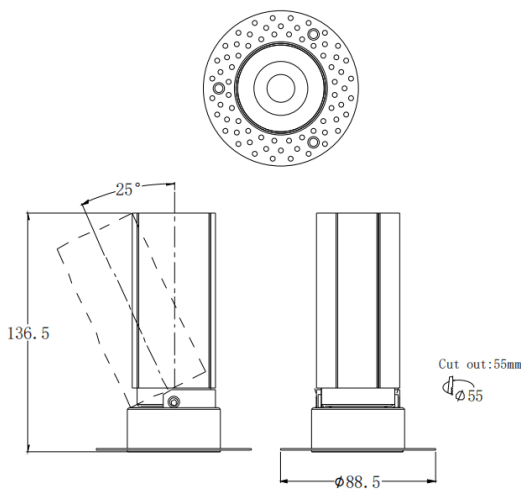

### MINI A-T

Lavov downlight from the family MINI A-T with a power of 15W and a beam angle of 36°. Finished in White colour. Adjustable trimless version. With a total lumen output of 1427.4lm and a luminous efficacy of 95.16lm/W. Made in Die Cast Aluminum. Driver DALI. CCT 3000K.

### Dimensions

Product dimensions (mm) **ø88.5\*H136.5mm**

### Scheme

Item code	86.D105.7333.01
Product type	Indoor
Category	Downlights
Family	MINI
Subfamily	MINI A-T
Pictograms	

Product	
Real power (W)	15
Real luminous flux (Lm)	1427.4
Luminous efficiency (Lm/W)	95.16
Beam angle (&ordm;)	36
Life time (h)	50000 h L80B10
IP	20
Electrical class insulation	Clas II
Colour	White
Control gear included	Yes
Control gear	DALI
Flicker Free	Yes
Light source	LED
Type of LED	COB
Colour temperature (K)	3000
Colour consistency (SDCM)	SDCM<3
CRI	90