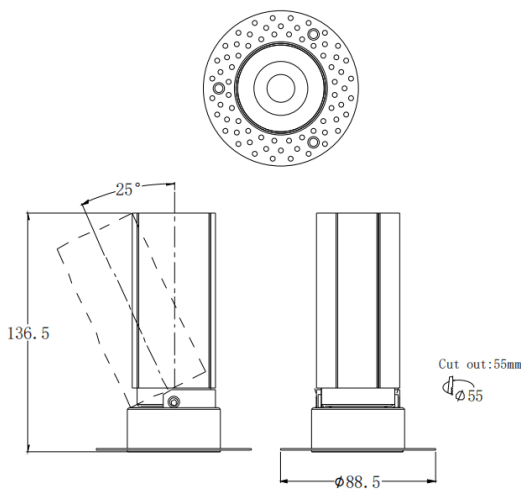

MINI A-T

Lavov downlight from the family MINI A-T with a power of 15W and a beam angle of 36°. Finished in White colour. Adjustable trimless version. With a total lumen output of 1427.4lm and a luminous efficacy of 95.16lm/W. Made in Die Cast Aluminum. Driver DALI. CCT 3000K.

Dimensions

Product dimensions (mm) **ø88.5*H136.5mm**

Scheme

Item code	86.D105.7333.01
Product type	Indoor
Category	Downlights
Family	MINI
Subfamily	MINI A-T
Pictograms	

Product	
Real power (W)	15
Real luminous flux (Lm)	1427.4
Luminous efficiency (Lm/W)	95.16
Beam angle (°)	36
Life time (h)	50000 h L80B10
IP	20
Electrical class insulation	Clas II
Colour	White
Control gear included	Yes
Control gear	DALI
Flicker Free	Yes
Light source	LED
Type of LED	COB
Colour temperature (K)	3000
Colour consistency (SDCM)	SDCM3
CRI	90