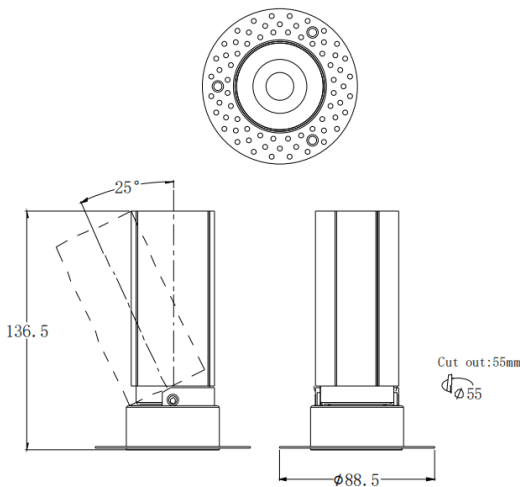

MINI A-T

Lavov downlight from the family MINI A-T with a power of 15W and a beam angle of 36°. Finished in Black colour. Adjustable trimless version. With a total lumen output of 1427.4lm and a luminous efficacy of 95.16lm/W. Made in Die Cast Aluminum. Driver DALI. CCT 3000K.

Dimensions

Product dimensions (mm) **ø88.5*H136.5mm**

Scheme

Item code	86.D105.7333.02
Product type	Indoor
Category	Downlights
Family	MINI
Subfamily	MINI A-T
Pictograms	

Product	
Real power (W)	15
Real luminous flux (Lm)	1427.4
Luminous efficiency (Lm/W)	95.16
Beam angle (°)	36
Life time (h)	50000 h L80B10
IP	20
Electrical class insulation	Clas II
Colour	Black
Control gear included	Yes
Control gear	DALI
Flicker Free	Yes
Light source	LED
Type of LED	COB
Colour temperature (K)	3000
Colour consistency (SDCM)	SDCM3
CRI	90