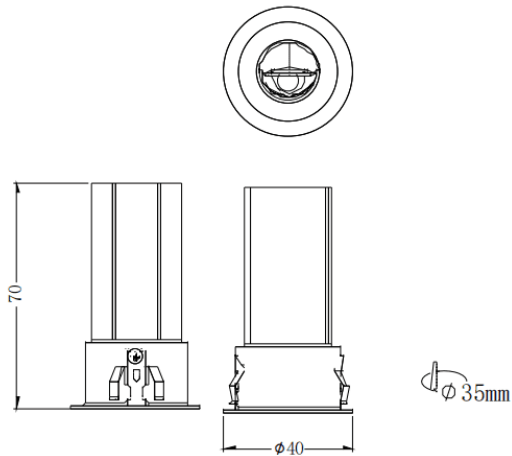

MINI WW

Lavov downlight from the family MINI WW with a power of 5W and a beam angle of wall washer. Finished in White colour. Wall washer fix version. With a total lumen output of 275lm and a luminous efficacy of 55lm/W. Made in Die Cast Aluminum. Driver ON/OFF. CCT 2700K.

Dimensions

Product dimensions (mm) **ø40*H70mm**

Scheme

Item code	86.D106.1251.01
Product type	Indoor
Category	Downlights
Family	MINI
Subfamily	MINI WW
Pictograms	

Product	
Real power (W)	5
Real luminous flux (Lm)	275
Luminous efficiency (Lm/W)	55
Beam angle (º)	wall washer
Life time (h)	50000 h L80B10
IP	20
Electrical class insulation	Clas II
Colour	White
Control gear included	Yes
Control gear	ON/OFF
Flicker Free	Yes
Light source	LED
Type of LED	SMD
Colour temperature (K)	2700
Colour consistency (SDCM)	SDCM<3
CRI	90