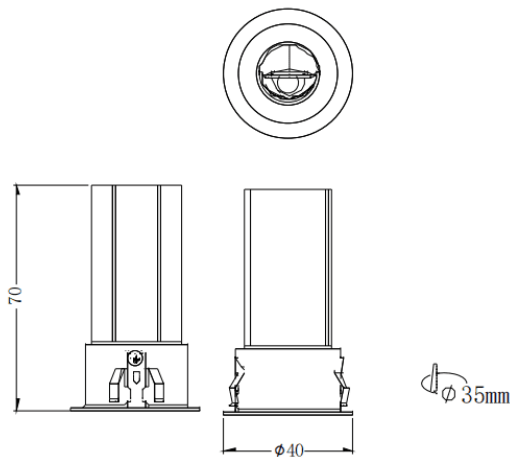

MINI WW

Lavov downlight from the family MINI WW with a power of 5W and a beam angle of wall washer. Finished in Black colour. Wall washer fix version. With a total lumen output of 275lm and a luminous efficacy of 55lm/W. Made in Die Cast Aluminum. Driver ON/OFF. CCT 2700K.

Dimensions

Product dimensions (mm) **ø40*H70mm**

Scheme

Item code	86.D106.1251.02
Product type	Indoor
Category	Downlights
Family	MINI
Subfamily	MINI WW
Pictograms	

Product	
Real power (W)	5
Real luminous flux (Lm)	275
Luminous efficiency (Lm/W)	55
Beam angle (º)	wall washer
Life time (h)	50000 h L80B10
IP	20
Electrical class insulation	Clas II
Colour	Black
Control gear included	Yes
Control gear	ON/OFF
Flicker Free	Yes
Light source	LED
Type of LED	SMD
Colour temperature (K)	2700
Colour consistency (SDCM)	SDCM<3
CRI	90