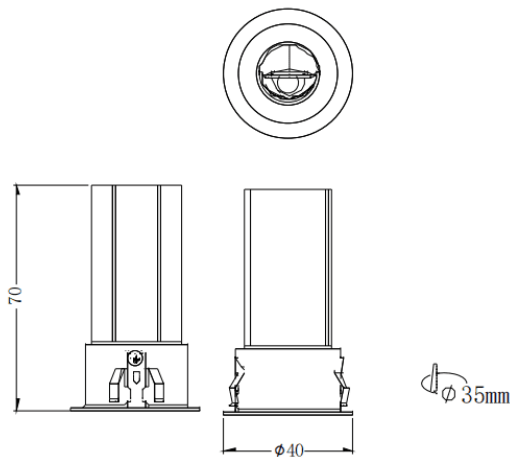

MINI WW

Lavov downlight from the family MINI WW with a power of 5W and a beam angle of wall washer. Finished in Black colour. Wall washer fix version. With a total lumen output of 275lm and a luminous efficacy of 55lm/W. Made in Die Cast Aluminum. Driver DALI. CCT 2700K.

Dimensions

Product dimensions (mm) **ø40*H70mm**

Scheme

Item code	86.D106.1253.02
Product type	Indoor
Category	Downlights
Family	MINI
Subfamily	MINI WW
Pictograms	

Product	
Real power (W)	5
Real luminous flux (Lm)	275
Luminous efficiency (Lm/W)	55
Beam angle (º)	wall washer
Life time (h)	50000 h L80B10
IP	20
Electrical class insulation	Clas II
Colour	Black
Control gear included	Yes
Control gear	DALI
Flicker Free	Yes
Light source	LED
Type of LED	SMD
Colour temperature (K)	2700
Colour consistency (SDCM)	SDCM<3
CRI	90