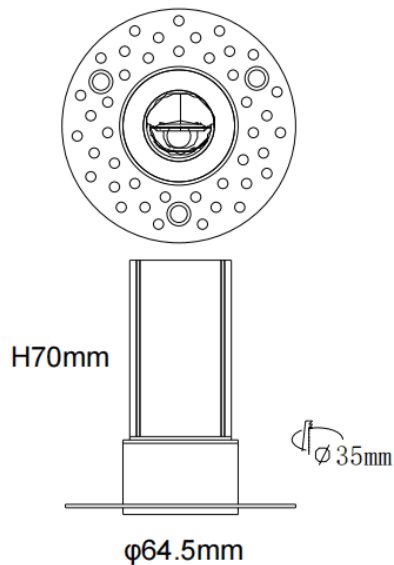

### MINI WW-T

Lavov downlight from the family MINI WW-T with a power of 5W and a beam angle of wall washer. Finished in White colour. Wall washer fix trimless version. With a total lumen output of 275lm and a luminous efficacy of 55lm/W. Made in Die Cast Aluminum. Driver ON/OFF. CCT 2700K.

<b>Item code</b>	<b>86.D107.1251.01</b>
<b>Product type</b>	<b>Indoor</b>
<b>Category</b>	<b>Downlights</b>
<b>Family</b>	<b>MINI</b>
<b>Subfamily</b>	<b>MINI WW-T</b>
<b>Pictograms</b>	

### Dimensions

**Product dimensions (mm)** **ø64.5\*H70mm**

### Scheme

<b>Product</b>	
<b>Real power (W)</b>	<b>5</b>
<b>Real luminous flux (Lm)</b>	<b>275</b>
<b>Luminous efficiency (Lm/W)</b>	<b>55</b>
<b>Beam angle (&amp;ordm;)</b>	<b>wall washer</b>
<b>Life time (h)</b>	<b>50000 h L80B10</b>
<b>IP</b>	<b>20</b>
<b>Electrical class insulation</b>	<b>Clas II</b>
<b>Colour</b>	<b>White</b>
<b>Control gear included</b>	<b>Yes</b>
<b>Control gear</b>	<b>ON/OFF</b>
<b>Flicker Free</b>	<b>Yes</b>
<b>Light source</b>	<b>LED</b>
<b>Type of LED</b>	<b>SMD</b>
<b>Colour temperature (K)</b>	<b>2700</b>
<b>Colour consistency (SDCM)</b>	<b>SDCM&lt;3</b>
<b>CRI</b>	<b>90</b>