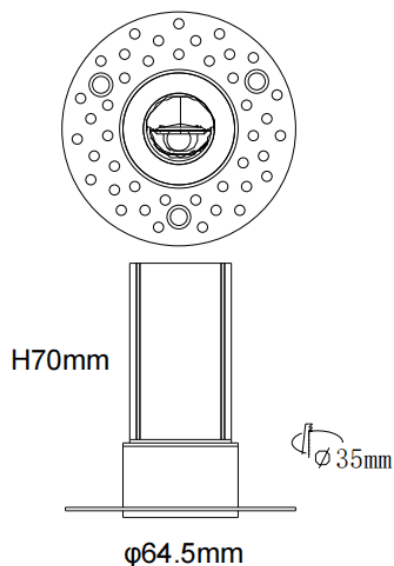

### MINI WW-T

Lavov downlight from the family MINI WW-T with a power of 5W and a beam angle of wall washer. Finished in White colour. Wall washer fix trimless version. With a total lumen output of 275lm and a luminous efficacy of 55lm/W. Made in Die Cast Aluminum. Driver ON/OFF. CCT 2700K.

Item code	86.D107.1251.01
Product type	Indoor
Category	Downlights
Family	MINI
Subfamily	MINI WW-T
Pictograms	

### Dimensions

Product dimensions (mm) **ø64.5\*H70mm**

### Scheme

Product	
Real power (W)	5
Real luminous flux (Lm)	275
Luminous efficiency (Lm/W)	55
Beam angle (°)	wall washer
Life time (h)	50000 h L80B10
IP	20
Electrical class insulation	Clas II
Colour	White
Control gear included	Yes
Control gear	ON/OFF
Flicker Free	Yes
Light source	LED
Type of LED	SMD
Colour temperature (K)	2700
Colour consistency (SDCM)	SDCM3
CRI	90