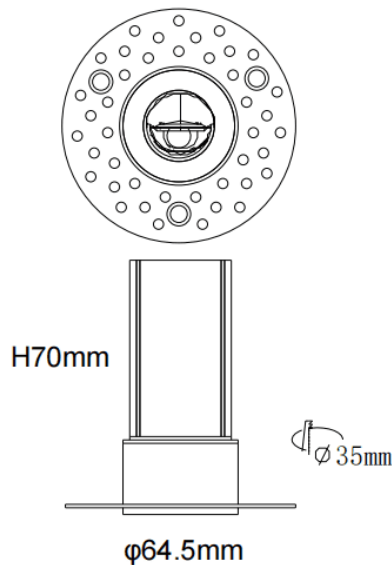

MINI WW-T

Lavov downlight from the family MINI WW-T with a power of 5W and a beam angle of wall washer. Finished in Black colour. Wall washer fix trimless version. With a total lumen output of 275lm and a luminous efficacy of 55lm/W. Made in Die Cast Aluminum. Driver ON/OFF. CCT 2700K.

Dimensions

Product dimensions (mm) **ø64.5*H70mm**

Scheme

Item code	86.D107.1251.02
Product type	Indoor
Category	Downlights
Family	MINI
Subfamily	MINI WW-T
Pictograms	

Product	
Real power (W)	5
Real luminous flux (Lm)	275
Luminous efficiency (Lm/W)	55
Beam angle (°)	wall washer
Life time (h)	50000 h L80B10
IP	20
Electrical class insulation	Clas II
Colour	Black
Control gear included	Yes
Control gear	ON/OFF
Flicker Free	Yes
Light source	LED
Type of LED	SMD
Colour temperature (K)	2700
Colour consistency (SDCM)	SDCM3
CRI	90