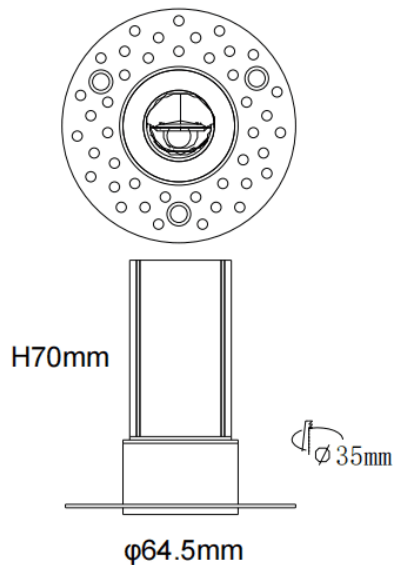

MINI WW-T

Lavov downlight from the family MINI WW-T with a power of 5W and a beam angle of wall washer. Finished in White colour. Wall washer fix trimless version. With a total lumen output of 275lm and a luminous efficacy of 55lm/W. Made in Die Cast Aluminum. Driver DALI. CCT 2700K.

Dimensions

Product dimensions (mm) **ø64.5*H70mm**

Scheme

Item code	86.D107.1253.01
Product type	Indoor
Category	Downlights
Family	MINI
Subfamily	MINI WW-T
Pictograms	

Product	
Real power (W)	5
Real luminous flux (Lm)	275
Luminous efficiency (Lm/W)	55
Beam angle (º)	wall washer
Life time (h)	50000 h L80B10
IP	20
Electrical class insulation	Clas II
Colour	White
Control gear included	Yes
Control gear	DALI
Flicker Free	Yes
Light source	LED
Type of LED	SMD
Colour temperature (K)	2700
Colour consistency (SDCM)	SDCM<3
CRI	90