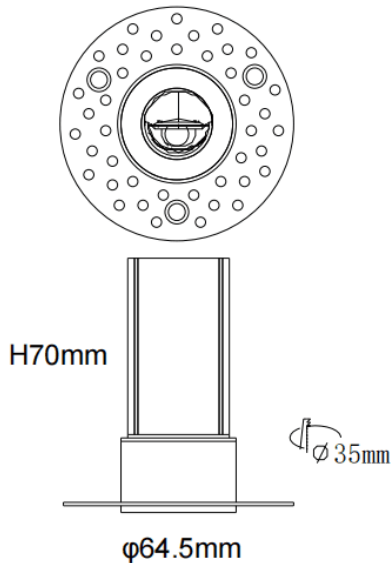

MINI WW-T

Lavov downlight from the family MINI WW-T with a power of 5W and a beam angle of wall washer. Finished in White colour. Wall washer fix trimless version. With a total lumen output of 275lm and a luminous efficacy of 55lm/W. Made in Die Cast Aluminum. Driver DALI. CCT 2700K.

Dimensions

Product dimensions (mm) **ø64.5*H70mm**

Scheme

Item code	86.D107.1253.01
Product type	Indoor
Category	Downlights
Family	MINI
Subfamily	MINI WW-T
Pictograms	

Product

Real power (W)	5
Real luminous flux (Lm)	275
Luminous efficiency (Lm/W)	55
Beam angle (°)	wall washer
Life time (h)	50000 h L80B10
IP	20
Electrical class insulation	Clas II
Colour	White
Control gear included	Yes
Control gear	DALI
Flicker Free	Yes
Light source	LED
Type of LED	SMD
Colour temperature (K)	2700
Colour consistency (SDCM)	SDCM3
CRI	90