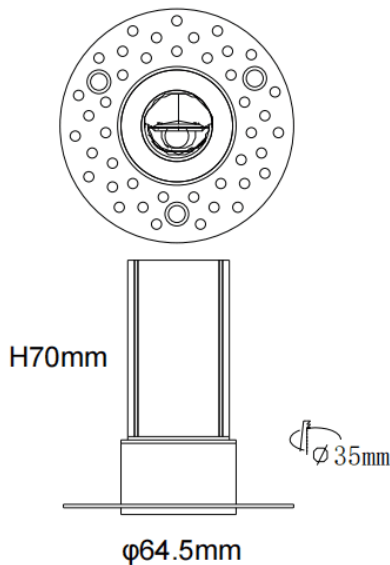

### MINI WW-T

Lavov downlight from the family MINI WW-T with a power of 5W and a beam angle of wall washer. Finished in Black colour. Wall washer fix trimless version. With a total lumen output of 275lm and a luminous efficacy of 55lm/W. Made in Die Cast Aluminum. Driver DALI. CCT 2700K.

#### Dimensions

Product dimensions (mm) **ø64.5\*H70mm**

#### Scheme

Item code	86.D107.1253.02
Product type	Indoor
Category	Downlights
Family	MINI
Subfamily	MINI WW-T
Pictograms	

Product	
Real power (W)	5
Real luminous flux (Lm)	275
Luminous efficiency (Lm/W)	55
Beam angle (&ordm;)	wall washer
Life time (h)	50000 h L80B10
IP	20
Electrical class insulation	Clas II
Colour	Black
Control gear included	Yes
Control gear	DALI
Flicker Free	Yes
Light source	LED
Type of LED	SMD
Colour temperature (K)	2700
Colour consistency (SDCM)	SDCM<3
CRI	90