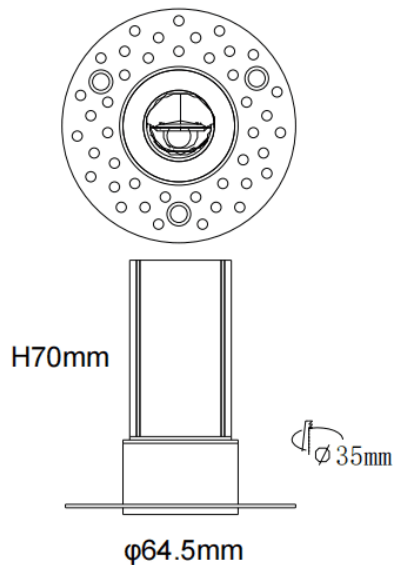

MINI WW-T

Lavov downlight from the family MINI WW-T with a power of 5W and a beam angle of wall washer. Finished in Black colour. Wall washer fix trimless version. With a total lumen output of 275lm and a luminous efficacy of 55lm/W. Made in Die Cast Aluminum. Driver DALI. CCT 2700K.

Dimensions

Product dimensions (mm) **ø64.5*H70mm**

Scheme

Item code	86.D107.1253.02
Product type	Indoor
Category	Downlights
Family	MINI
Subfamily	MINI WW-T
Pictograms	

Product	
Real power (W)	5
Real luminous flux (Lm)	275
Luminous efficiency (Lm/W)	55
Beam angle (°)	wall washer
Life time (h)	50000 h L80B10
IP	20
Electrical class insulation	Clas II
Colour	Black
Control gear included	Yes
Control gear	DALI
Flicker Free	Yes
Light source	LED
Type of LED	SMD
Colour temperature (K)	2700
Colour consistency (SDCM)	SDCM3
CRI	90