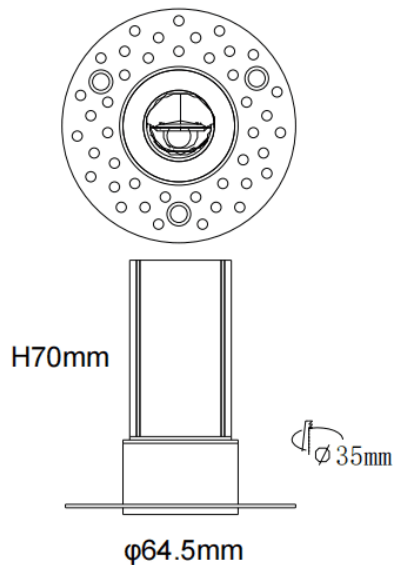

MINI WW-T

Lavov downlight from the family MINI WW-T with a power of 5W and a beam angle of wall washer. Finished in White colour. Wall washer fix trimless version. With a total lumen output of 275lm and a luminous efficacy of 55lm/W. Made in Die Cast Aluminum. Driver ON/OFF. CCT 2700K.

Dimensions

Product dimensions (mm) **ø64.5*H70mm**

Scheme

Item code	86.D107.1351.01
Product type	Indoor
Category	Downlights
Family	MINI
Subfamily	MINI WW-T
Pictograms	

Product	
Real power (W)	5
Real luminous flux (Lm)	275
Luminous efficiency (Lm/W)	55
Beam angle (º)	wall washer
Life time (h)	50000 h L80B10
IP	20
Electrical class insulation	Clas II
Colour	White
Control gear included	Yes
Control gear	ON/OFF
Flicker Free	Yes
Light source	LED
Type of LED	SMD
Colour temperature (K)	2700
Colour consistency (SDCM)	SDCM<3
CRI	90