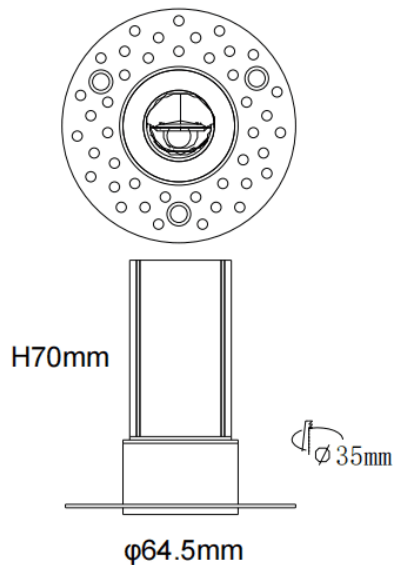

### MINI WW-T

Lavov downlight from the family MINI WW-T with a power of 5W and a beam angle of wall washer. Finished in White colour. Wall washer fix trimless version. With a total lumen output of 275lm and a luminous efficacy of 55lm/W. Made in Die Cast Aluminum. Driver ON/OFF. CCT 2700K.

#### Dimensions

Product dimensions (mm) **ø64.5\*H70mm**

#### Scheme

Item code	86.D107.1351.01
Product type	Indoor
Category	Downlights
Family	MINI
Subfamily	MINI WW-T
Pictograms	

Product	
Real power (W)	5
Real luminous flux (Lm)	275
Luminous efficiency (Lm/W)	55
Beam angle (°)	wall washer
Life time (h)	50000 h L80B10
IP	20
Electrical class insulation	Clas II
Colour	White
Control gear included	Yes
Control gear	ON/OFF
Flicker Free	Yes
Light source	LED
Type of LED	SMD
Colour temperature (K)	2700
Colour consistency (SDCM)	SDCM3
CRI	90