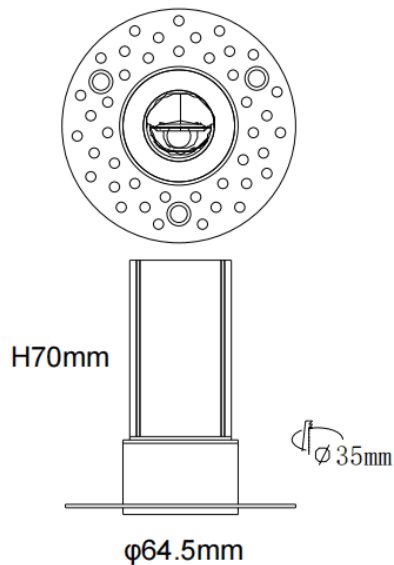

### MINI WW-T

Lavov downlight from the family MINI WW-T with a power of 5W and a beam angle of wall washer. Finished in Black colour. Wall washer fix trimless version. With a total lumen output of 275lm and a luminous efficacy of 55lm/W. Made in Die Cast Aluminum. Driver ON/OFF. CCT 2700K.

<b>Item code</b>	<b>86.D107.1351.02</b>
<b>Product type</b>	<b>Indoor</b>
<b>Category</b>	<b>Downlights</b>
<b>Family</b>	<b>MINI</b>
<b>Subfamily</b>	<b>MINI WW-T</b>
<b>Pictograms</b>	

### Dimensions

**Product dimensions (mm)** **ø64.5\*H70mm**

### Scheme

<b>Product</b>	
<b>Real power (W)</b>	<b>5</b>
<b>Real luminous flux (Lm)</b>	<b>275</b>
<b>Luminous efficiency (Lm/W)</b>	<b>55</b>
<b>Beam angle (°)</b>	<b>wall washer</b>
<b>Life time (h)</b>	<b>50000 h L80B10</b>
<b>IP</b>	<b>20</b>
<b>Electrical class insulation</b>	<b>Clas II</b>
<b>Colour</b>	<b>Black</b>
<b>Control gear included</b>	<b>Yes</b>
<b>Control gear</b>	<b>ON/OFF</b>
<b>Flicker Free</b>	<b>Yes</b>
<b>Light source</b>	<b>LED</b>
<b>Type of LED</b>	<b>SMD</b>
<b>Colour temperature (K)</b>	<b>2700</b>
<b>Colour consistency (SDCM)</b>	<b>SDCM3</b>
<b>CRI</b>	<b>90</b>