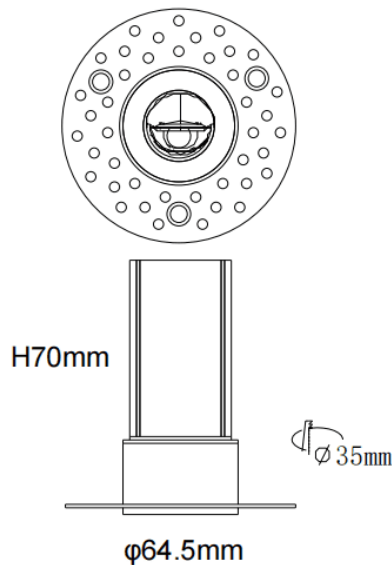

MINI WW-T

Lavov downlight from the family MINI WW-T with a power of 5W and a beam angle of wall washer. Finished in Black colour. Wall washer fix trimless version. With a total lumen output of 275lm and a luminous efficacy of 55lm/W. Made in Die Cast Aluminum. Driver ON/OFF. CCT 2700K.

Item code	86.D107.1351.02
Product type	Indoor
Category	Downlights
Family	MINI
Subfamily	MINI WW-T
Pictograms	

Dimensions

Product dimensions (mm) **ø64.5*H70mm**

Scheme

Product	
Real power (W)	5
Real luminous flux (Lm)	275
Luminous efficiency (Lm/W)	55
Beam angle (&ordm;)	wall washer
Life time (h)	50000 h L80B10
IP	20
Electrical class insulation	Clas II
Colour	Black
Control gear included	Yes
Control gear	ON/OFF
Flicker Free	Yes
Light source	LED
Type of LED	SMD
Colour temperature (K)	2700
Colour consistency (SDCM)	SDCM<3
CRI	90