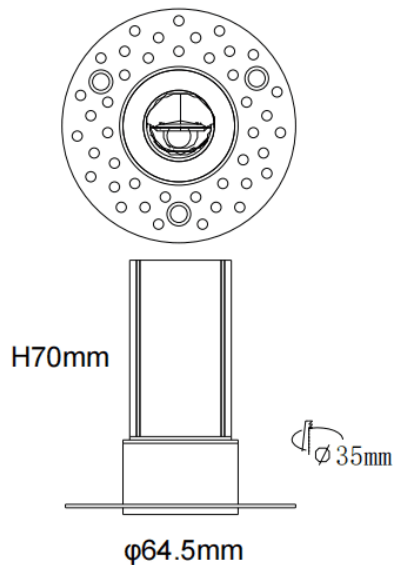

MINI WW-T

Lavov downlight from the family MINI WW-T with a power of 5W and a beam angle of wall washer. Finished in White colour. Wall washer fix trimless version. With a total lumen output of 275lm and a luminous efficacy of 55lm/W. Made in Die Cast Aluminum. Driver DALI. CCT 2700K.

Dimensions

Product dimensions (mm) **ø64.5*H70mm**

Scheme

Item code	86.D107.1353.01
Product type	Indoor
Category	Downlights
Family	MINI
Subfamily	MINI WW-T
Pictograms	

Product	
Real power (W)	5
Real luminous flux (Lm)	275
Luminous efficiency (Lm/W)	55
Beam angle (°)	wall washer
Life time (h)	50000 h L80B10
IP	20
Electrical class insulation	Clas II
Colour	White
Control gear included	Yes
Control gear	DALI
Flicker Free	Yes
Light source	LED
Type of LED	SMD
Colour temperature (K)	2700
Colour consistency (SDCM)	SDCM3
CRI	90