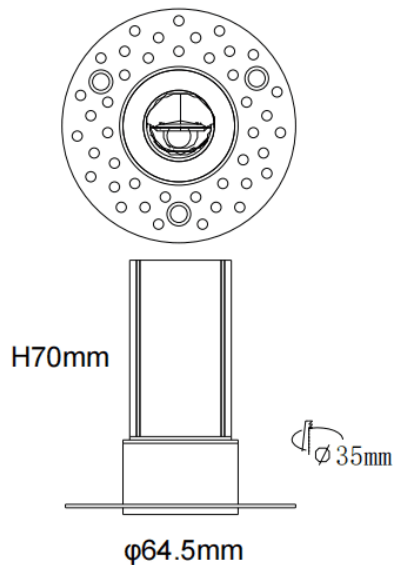

### MINI WW-T

Lavov downlight from the family MINI WW-T with a power of 5W and a beam angle of wall washer. Finished in White colour. Wall washer fix trimless version. With a total lumen output of 275lm and a luminous efficacy of 55lm/W. Made in Die Cast Aluminum. Driver DALI. CCT 2700K.

#### Dimensions

Product dimensions (mm) **ø64.5\*H70mm**

#### Scheme

Item code	86.D107.1353.01
Product type	Indoor
Category	Downlights
Family	MINI
Subfamily	MINI WW-T
Pictograms	

Product	
Real power (W)	5
Real luminous flux (Lm)	275
Luminous efficiency (Lm/W)	55
Beam angle (&ordm;)	wall washer
Life time (h)	50000 h L80B10
IP	20
Electrical class insulation	Clas II
Colour	White
Control gear included	Yes
Control gear	DALI
Flicker Free	Yes
Light source	LED
Type of LED	SMD
Colour temperature (K)	2700
Colour consistency (SDCM)	SDCM<3
CRI	90