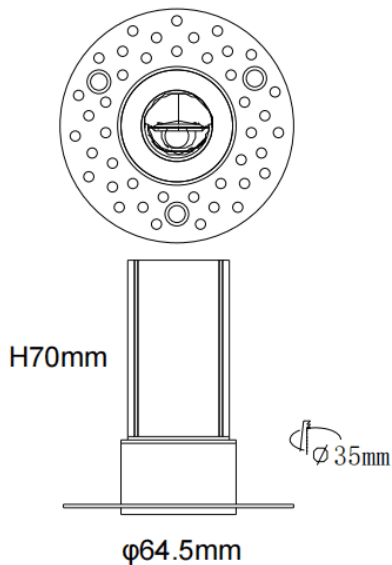

MINI WW-T

Lavov downlight from the family MINI WW-T with a power of 5W and a beam angle of wall washer. Finished in Black colour. Wall washer fix trimless version. With a total lumen output of 275lm and a luminous efficacy of 55lm/W. Made in Die Cast Aluminum. Driver DALI. CCT 2700K.

Dimensions

Product dimensions (mm) **ø64.5*H70mm**

Scheme

Item code	86.D107.1353.02
Product type	Indoor
Category	Downlights
Family	MINI
Subfamily	MINI WW-T
Pictograms	

Product	
Real power (W)	5
Real luminous flux (Lm)	275
Luminous efficiency (Lm/W)	55
Beam angle (º)	wall washer
Life time (h)	50000 h L80B10
IP	20
Electrical class insulation	Clas II
Colour	Black
Control gear included	Yes
Control gear	DALI
Flicker Free	Yes
Light source	LED
Type of LED	SMD
Colour temperature (K)	2700
Colour consistency (SDCM)	SDCM<3
CRI	90