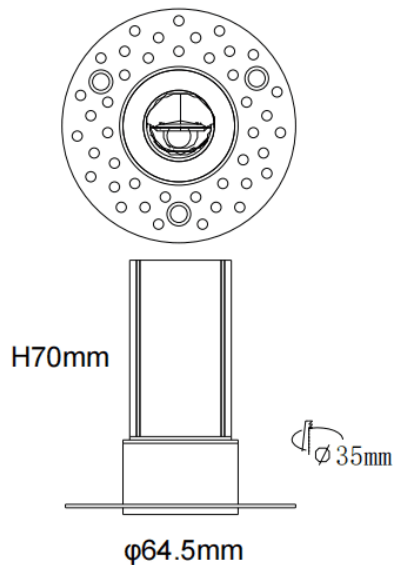

MINI WW-T

Lavov downlight from the family MINI WW-T with a power of 5W and a beam angle of wall washer. Finished in Black colour. Wall washer fix trimless version. With a total lumen output of 275lm and a luminous efficacy of 55lm/W. Made in Die Cast Aluminum. Driver DALI. CCT 2700K.

Dimensions

Product dimensions (mm) **ø64.5*H70mm**

Scheme

Item code	86.D107.1353.02
Product type	Indoor
Category	Downlights
Family	MINI
Subfamily	MINI WW-T
Pictograms	

Product	
Real power (W)	5
Real luminous flux (Lm)	275
Luminous efficiency (Lm/W)	55
Beam angle (°)	wall washer
Life time (h)	50000 h L80B10
IP	20
Electrical class insulation	Clas II
Colour	Black
Control gear included	Yes
Control gear	DALI
Flicker Free	Yes
Light source	LED
Type of LED	SMD
Colour temperature (K)	2700
Colour consistency (SDCM)	SDCM3
CRI	90