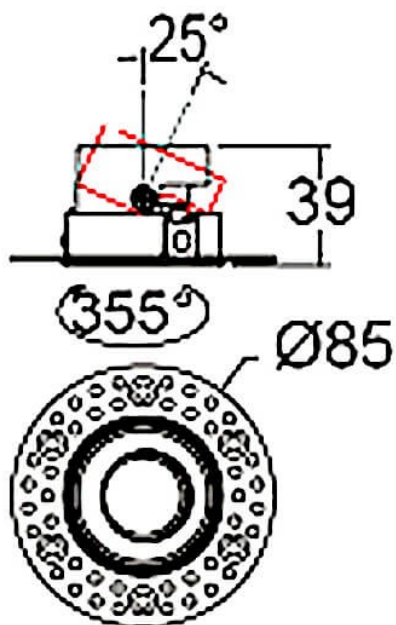

COMBO Accessories

Lavov Combo trim Round Adjustable Timless Reflector Version with the following finishes: Black trim & matt aluminum reflector made in Die Cast Aluminum.

Item code	86.D108.0002.02
Product type	Indoor
Category	Downlights
Family	COMBO
Subfamily	COMBO Accessories
Pictograms	

Scheme

Product	
Life time (h)	50000 h L80B10
Colour	Black trim & matt aluminum reflector